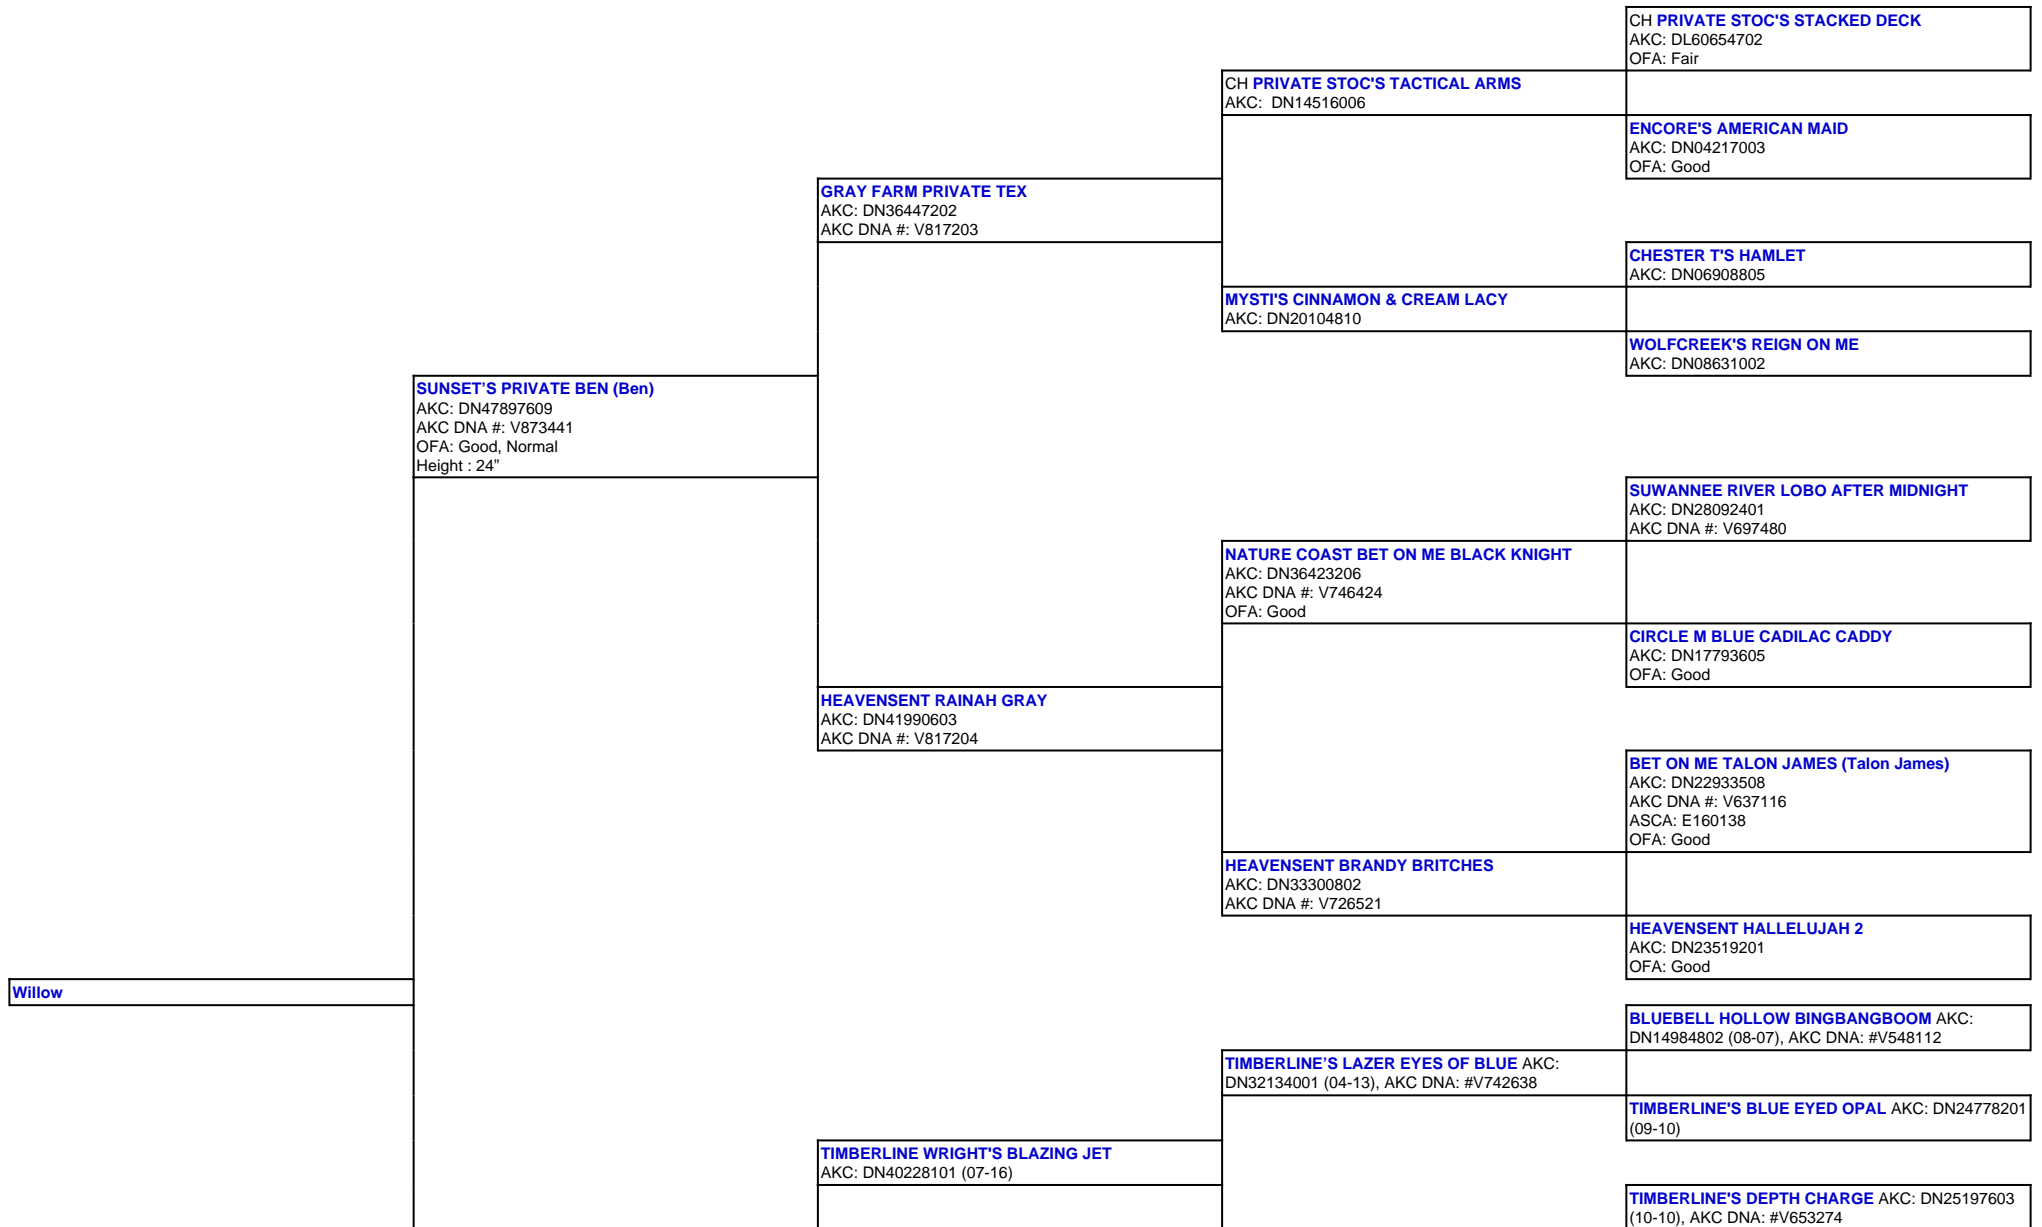

For a more detailed version of this pedigree:  
<https://www.sunsetranchaussies.com/profile/willow>

Pedigree For:  
 Willow

**ARROW H'S LUCIE (Lucie)**  
AKC: DN50133004  
OFA: OFA55G, OFEL55  
Height : 20.5"

**CANYON CREEK LUCKY H'S ZOEY** AKC  
DN43895304 (02-17)

**TIMBERLINE'S SHAZAM OF JAM** AKC: DN30031304  
(09-12)

**TIMBERLINE'S JAMBALINA** AKC: DN25197405 (09-10)

**TIMBERLINE'S WOW FACTOR** AKC: DN20927701  
(02-10), AKC DNA: #V612002

**TIMBERLINE'S SMOKIN' BLACK POWDER** AKC:  
DN37724001 (05-15), AKC DNA: #V747743

**TIMBERLINE'S BIT OF BLUE** AKC: DN30432805  
(09-12)

**MILL CREEK'S PATRIOTIC DEVOTION** AKC:  
DN13201403 (04-08), AKC DNA #V537602

**TIMBERLINE'S FANCY GIRL BRIT** AKC: DN33773804  
(07-15)

**TIMBERLINE'S FANCY GIRL** AKC: DN27589512 (11-11)