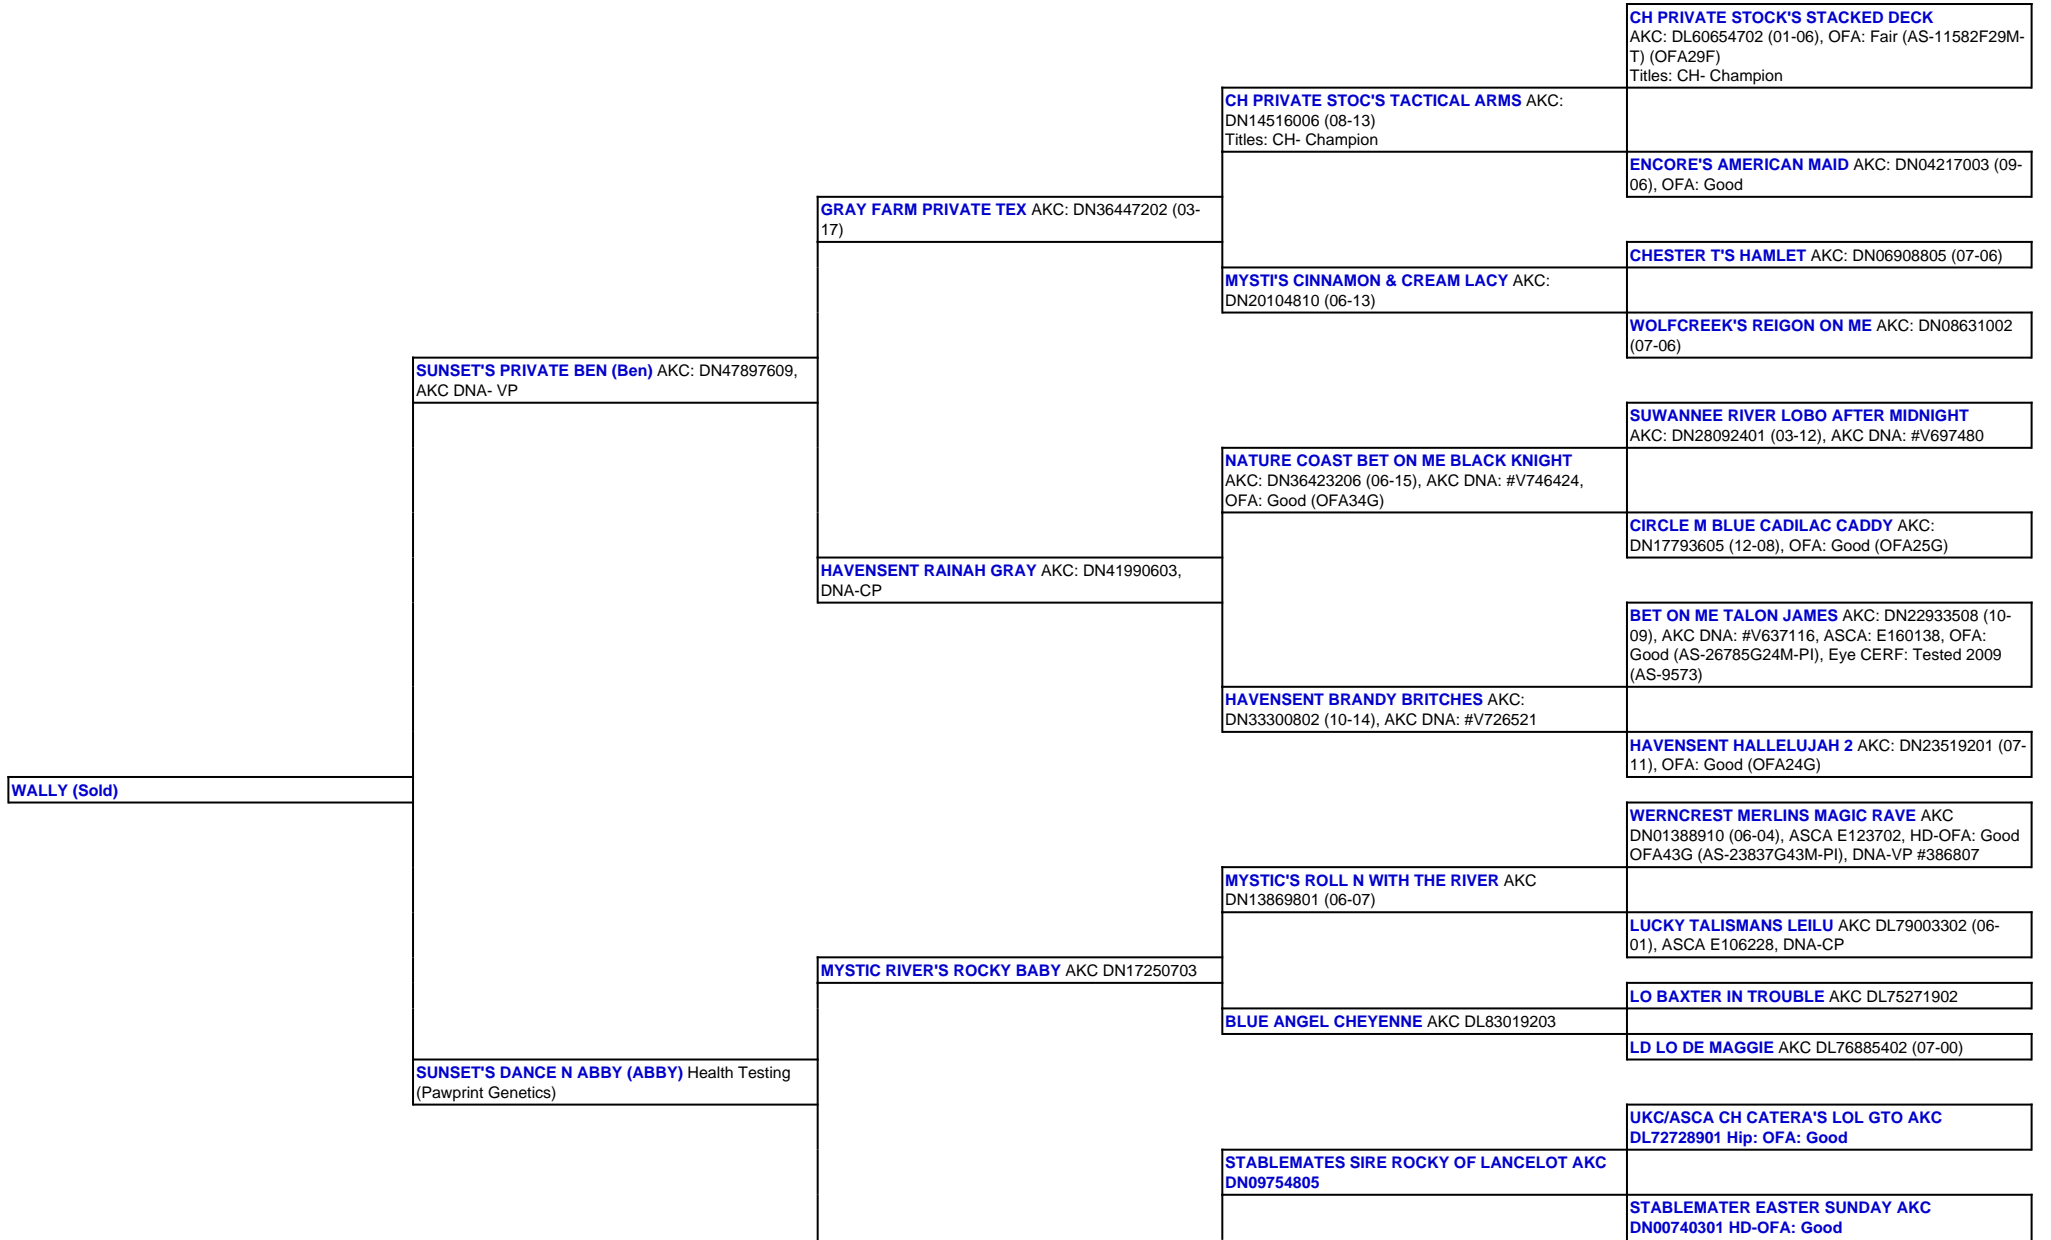

For a more detailed version of this pedigree:  
<https://www.sunsetranchaussies.com/profile/wally-sold>

Pedigree For:  
 WALLY (Sold)

MYSTIC RIVERS DANCE N DANICA DN23350106

INT CH SIR SANTO FAIROAKS BLUEGRASS AKC  
DN044193/01

SUNNY J'S LADY JESSIE

SUNNY J'S PENNY LANE AKC DN08216003 ASCA  
HIII2219