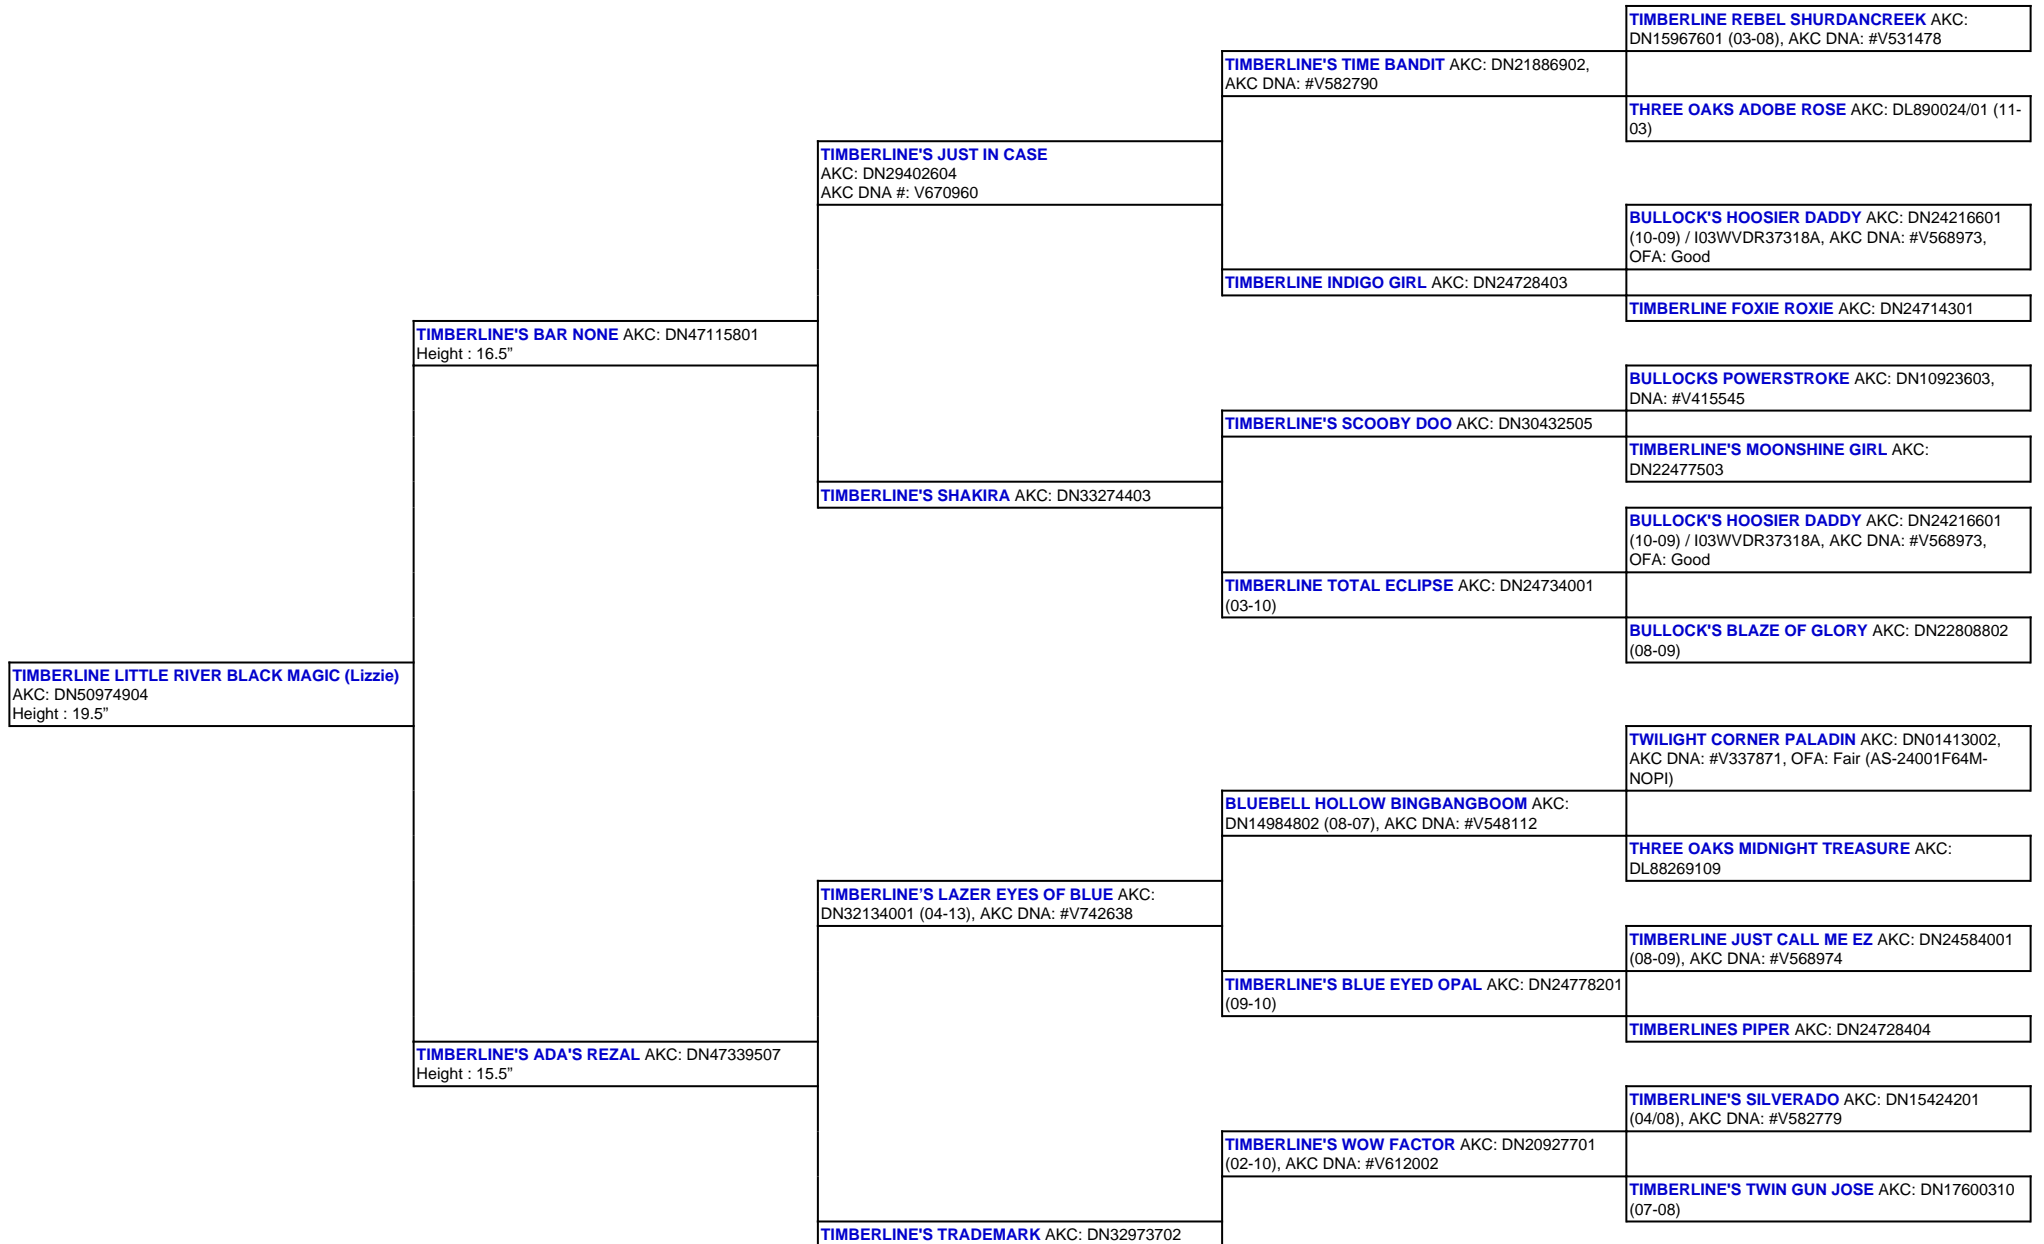

For a more detailed version of this pedigree:

<https://www.sunsetranchaussies.com/profile/timberline-little-river-black-magic>

Pedigree For:  
TIMBERLINE LITTLE RIVER BLACK MAGIC (Lizzie)

	<b>TIMBERLINE'S TIME BANDIT</b> AKC: DN21886902, AKC DNA: #V582790
<b>TIMBERLINE'S HERE COMES TROUBLE</b> AKC DN26505704	
	<b>TIMBERLINE TOTAL ECLIPSE</b> AKC: DN24734001 (03-10)