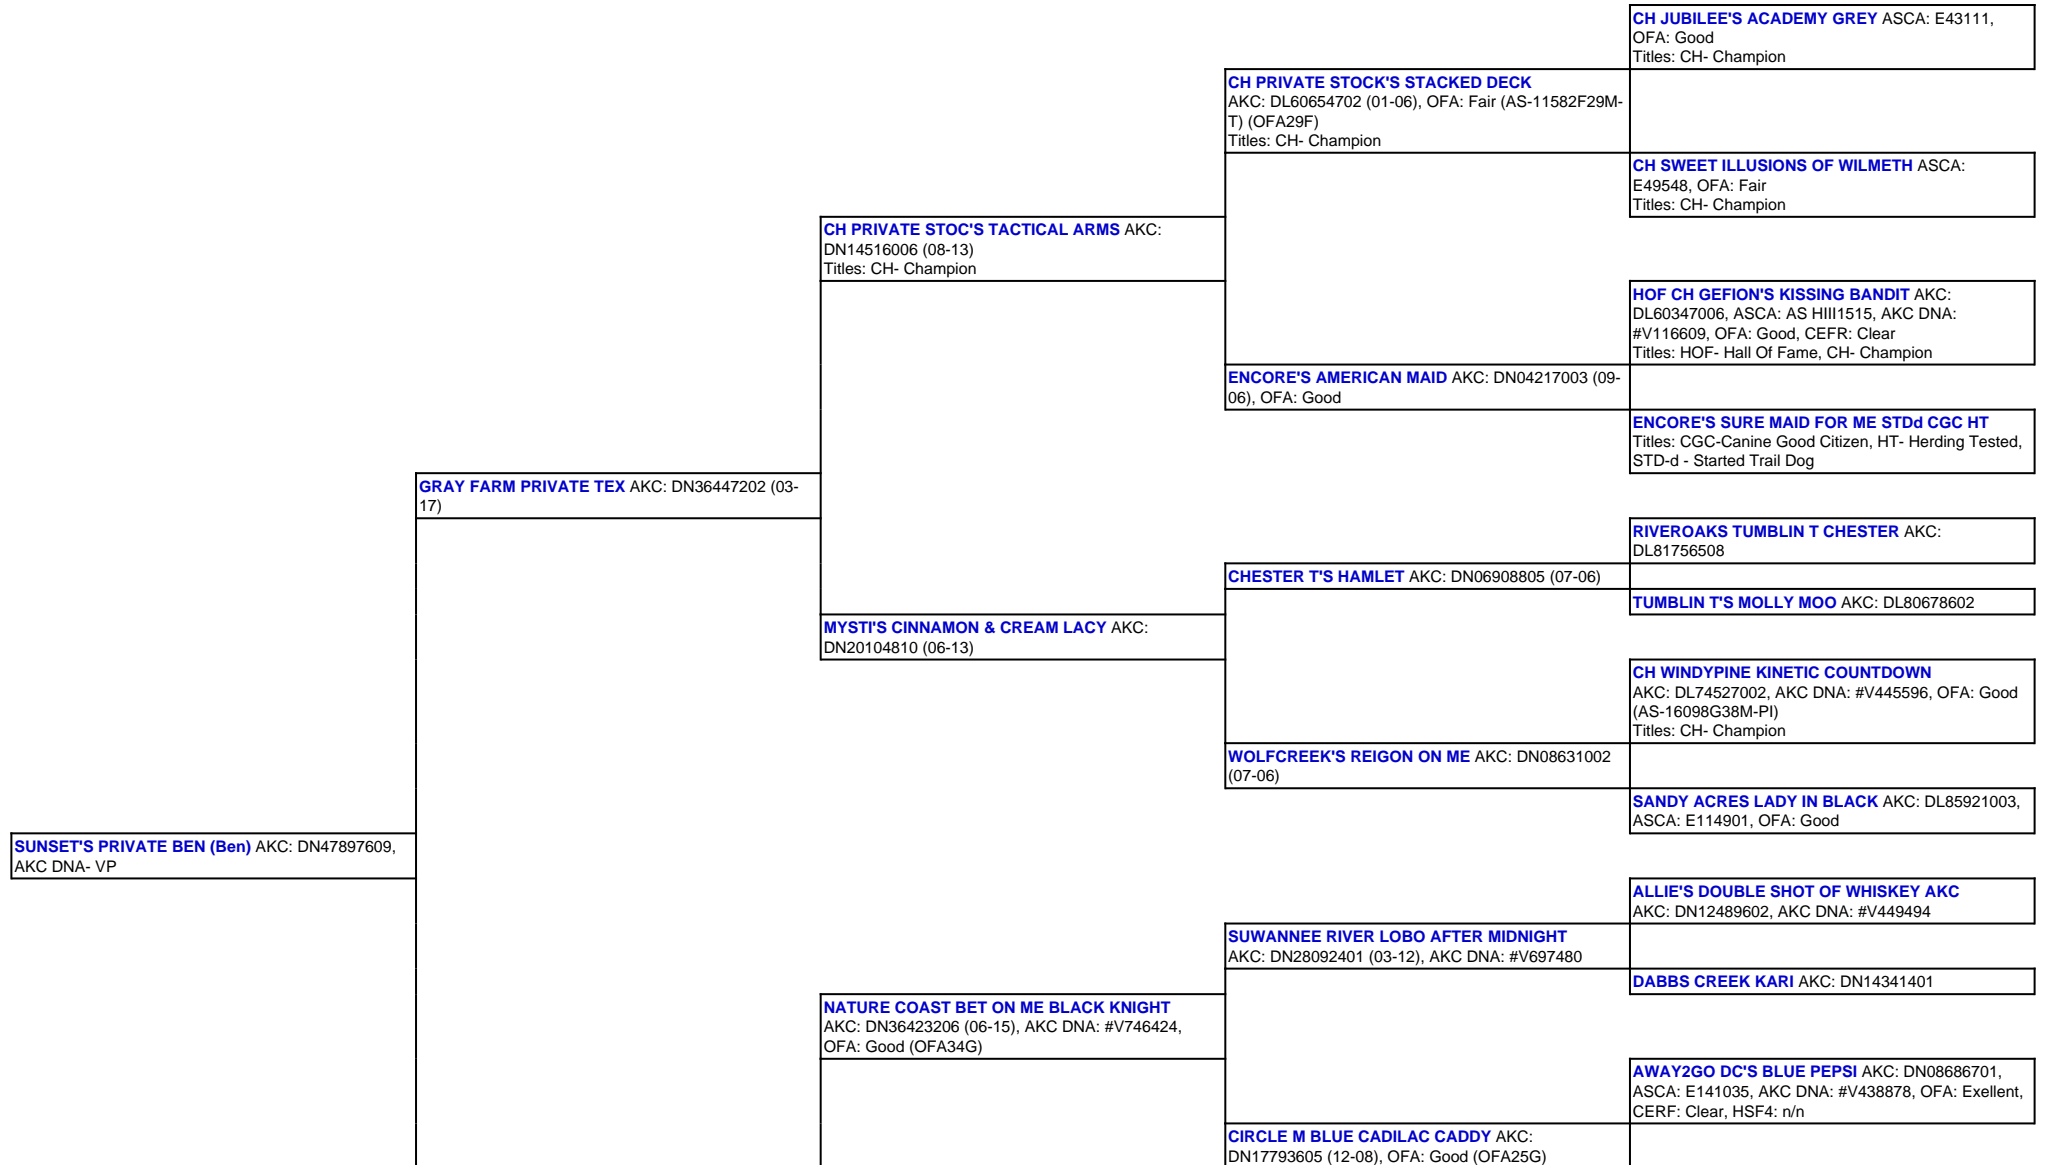

For a more detailed version of this pedigree:

<https://www.sunsetranchaussies.com/profile/sunsets-private-ben>

Pedigree For:
SUNSET'S PRIVATE BEN (Ben)

AKC: DN47897609
AKC DNA- VP

HAVENSENT RAINAH GRAY AKC: DN41990603,
DNA-CP

MCLEMORE'S LIL JOSIE AKC: DL89650108, AKC
DNA: #V452986

GLORY'S RETURN OF THE KING AKC:
DN08818104, AKC DNA: #V588966, ASCA: E136812,
OFA: Good (AS-23217G28M-PI)

BET ON ME TALON JAMES AKC: DN22933508 (10-
09), AKC DNA: #V637116, ASCA: E160138, OFA:
Good (AS-26785G24M-PI), Eye CERF: Tested 2009
(AS-9573)

BET ON ME SHIMMIY COPPER PENNY ASCA:
E151529

HAVENSENT BRANDY BRITCHES AKC:
DN33300802 (10-14), AKC DNA: #V726521

HAVENSENT ZIPPITY DO DA (01/02/2004)
AKC: DN05670401, OFA- Good, Elbows- Normal (AS-
21662G24M-NOPI)

HAVENSENT HALLELUJAH 2 AKC: DN23519201 (07-
11), OFA: Good (OFA24G)

HAVENSENT HALLELUJAH AKC: DL90644904