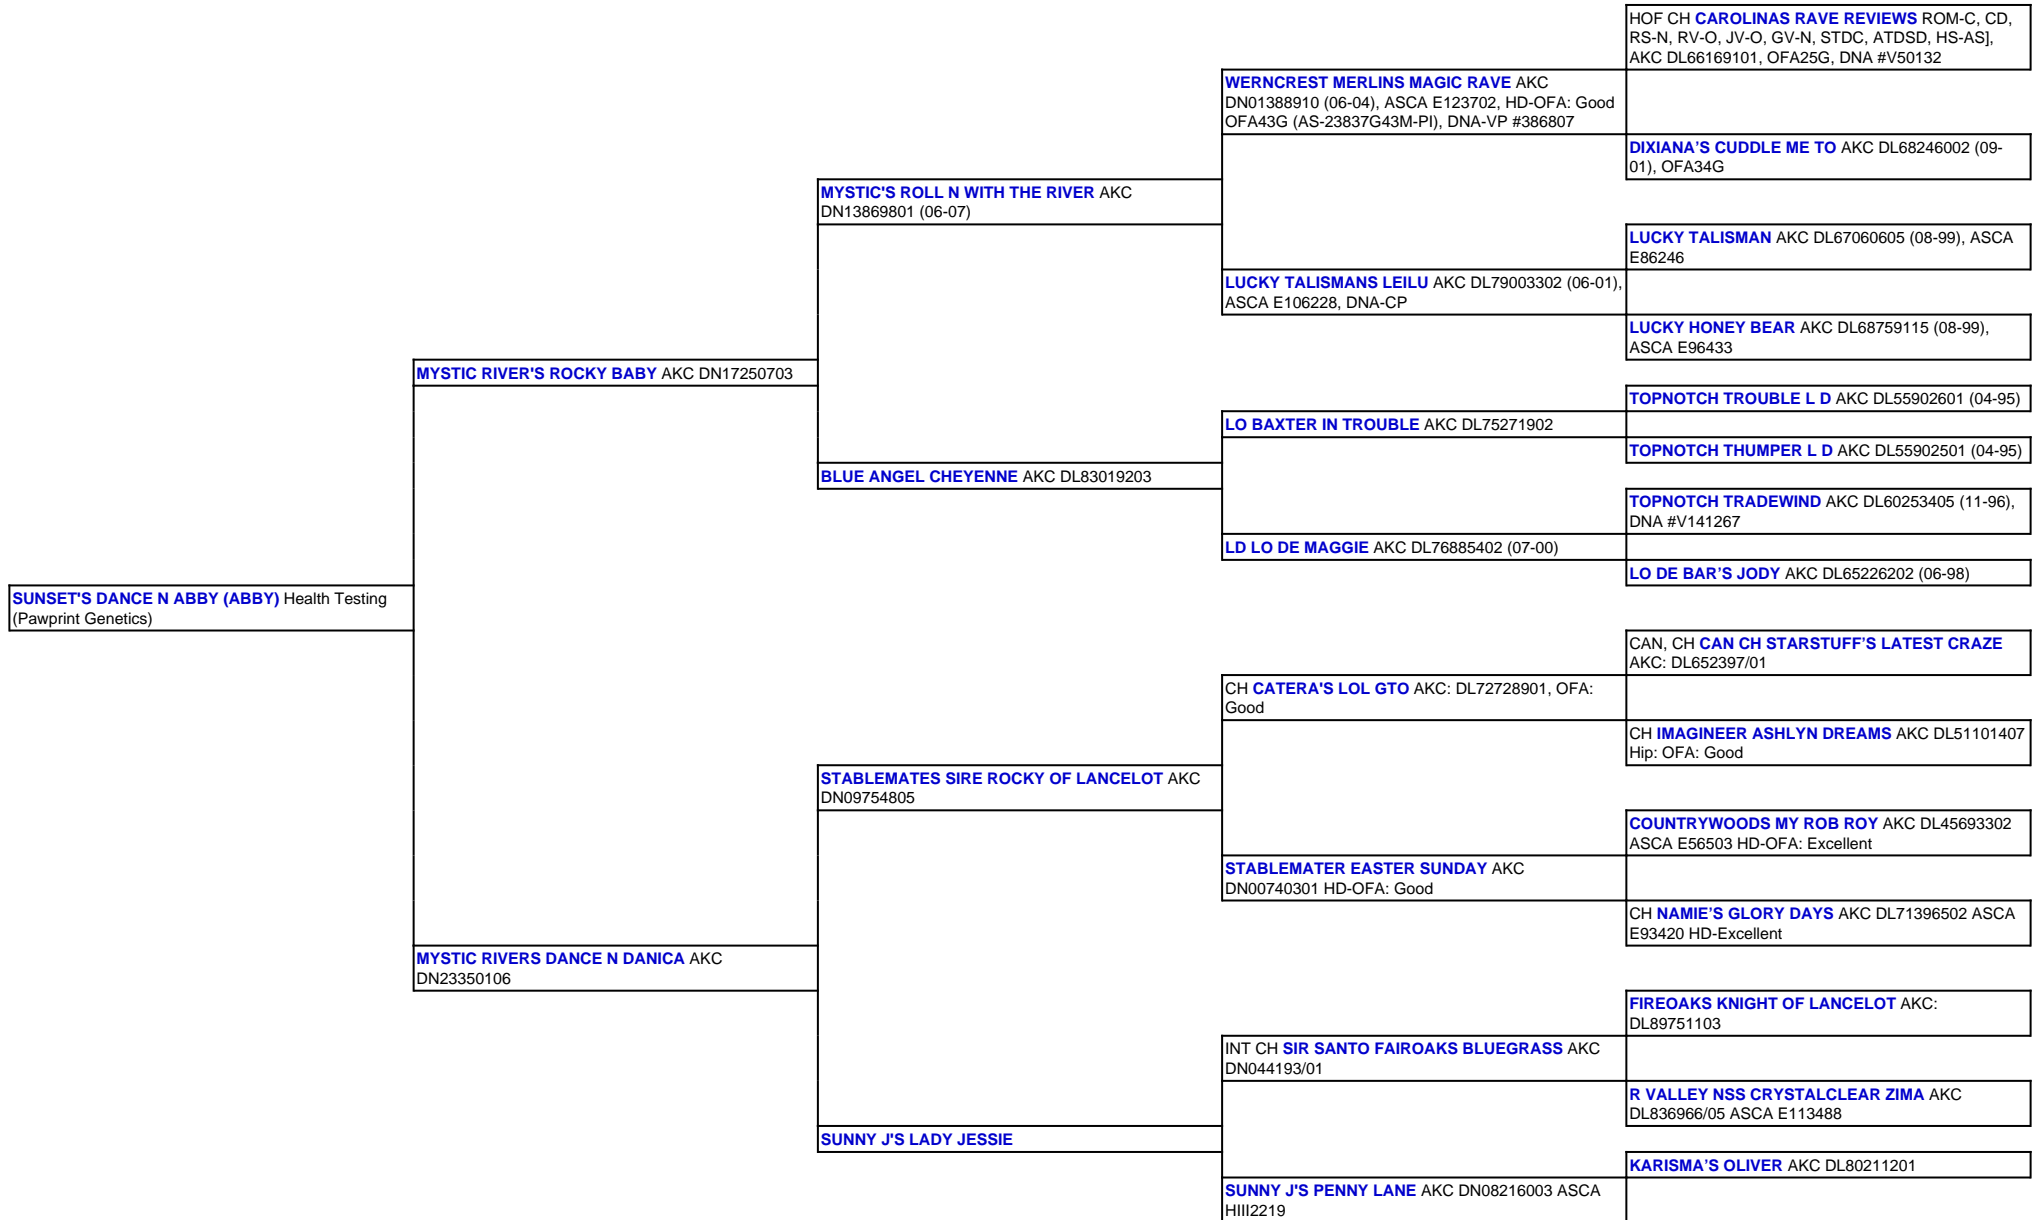

For a more detailed version of this pedigree:

<https://www.sunsetranchaussies.com/profile/sunsets-dance-n-abby>

Pedigree For:  
**SUNSET'S DANCE N ABBY (ABBY)**  
Health Testing (Pawprint Genetics)

THREEPINE SPLITNIMAJ OF BAYSHORE AKC  
DL83699404