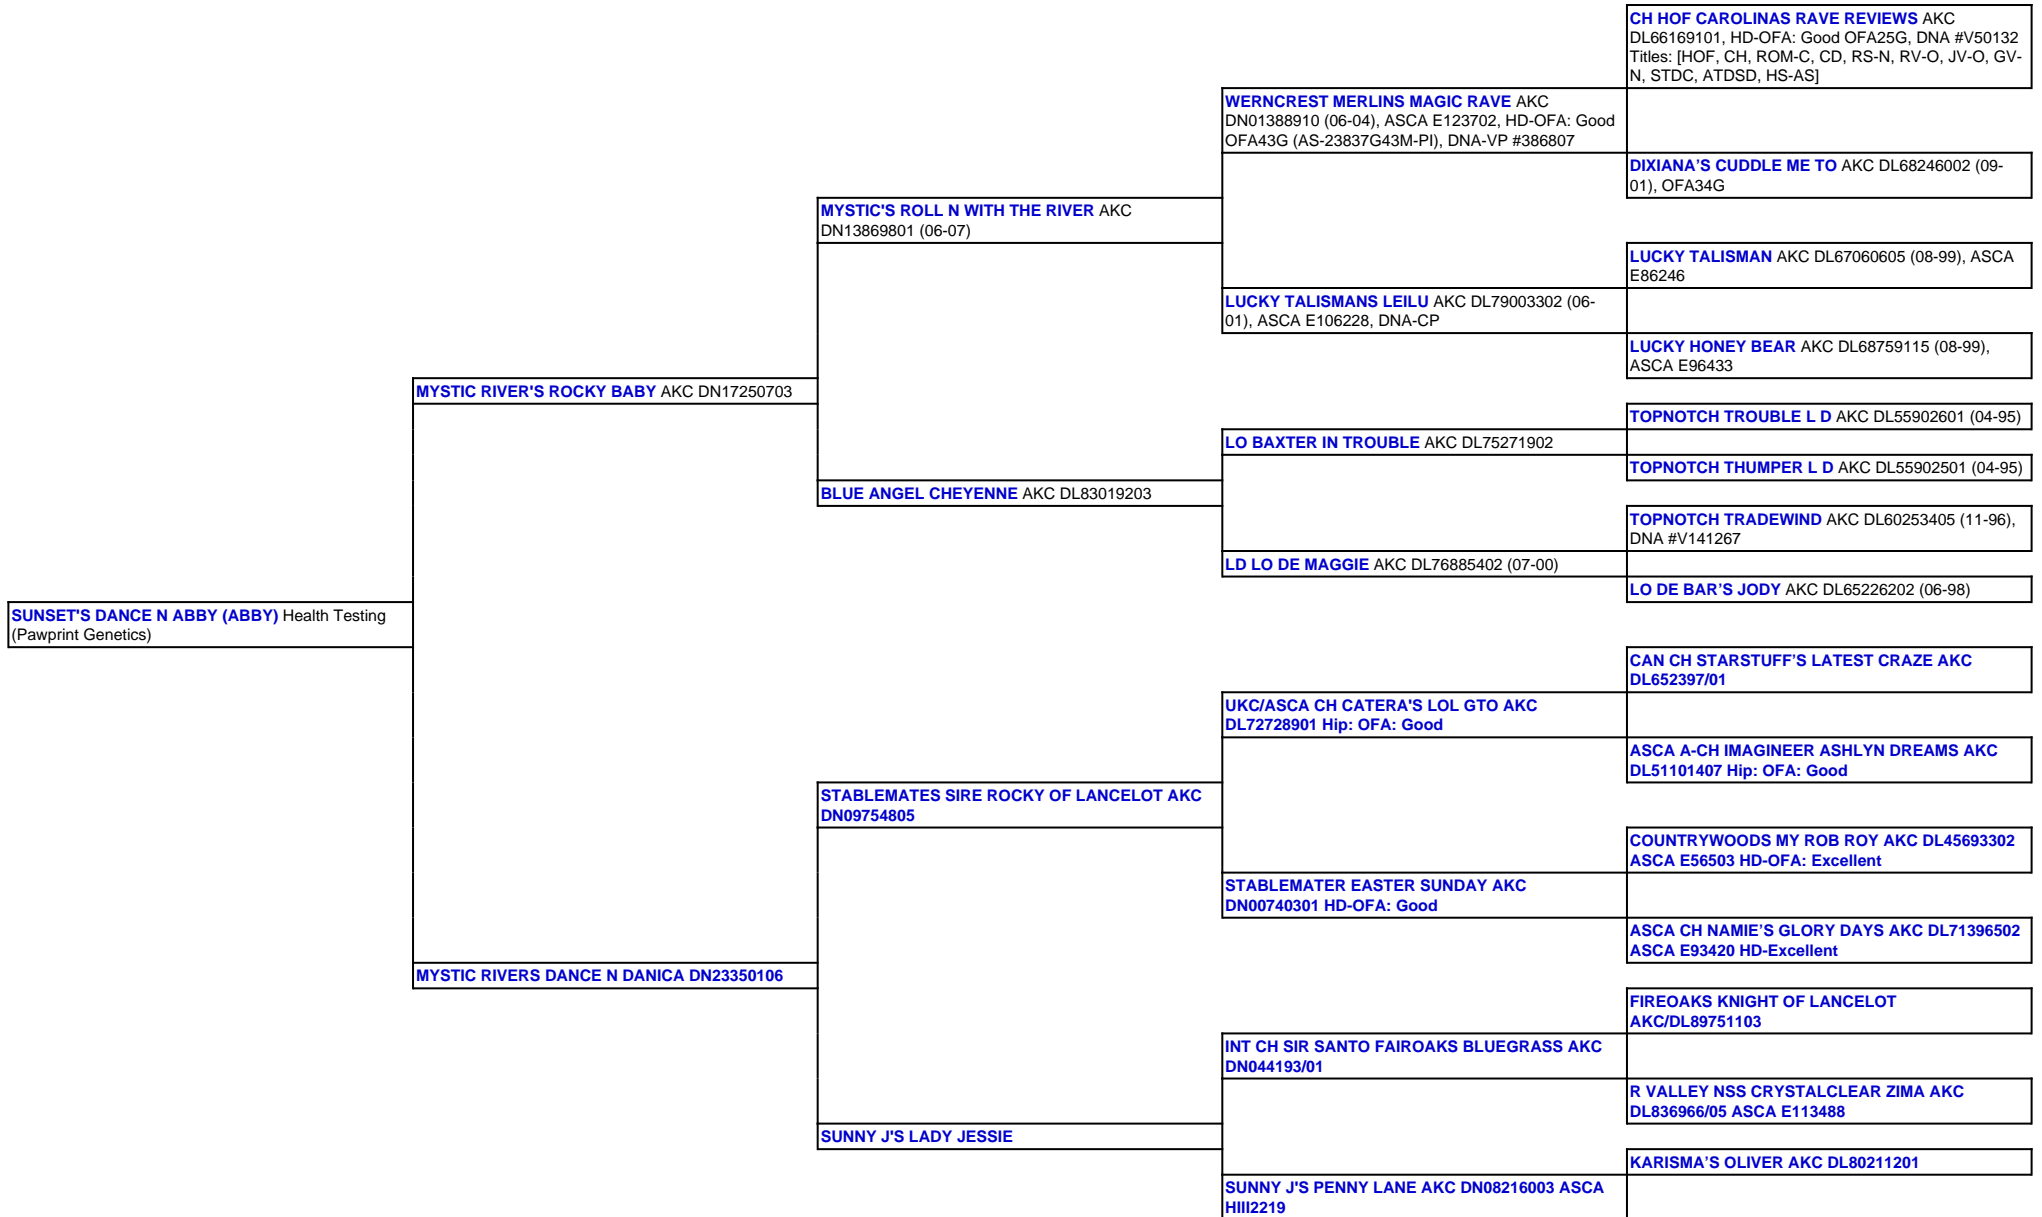

For a more detailed version of this pedigree:

<https://www.sunsetranchaussies.com/profile/sunsets-dance-n-abby>

Pedigree For:
SUNSET'S DANCE N ABBY (ABBY)
Health Testing (Pawprint Genetics)

THREEPINE SPLITNIMAJ OF BAYSHORE AKC
DL83699404