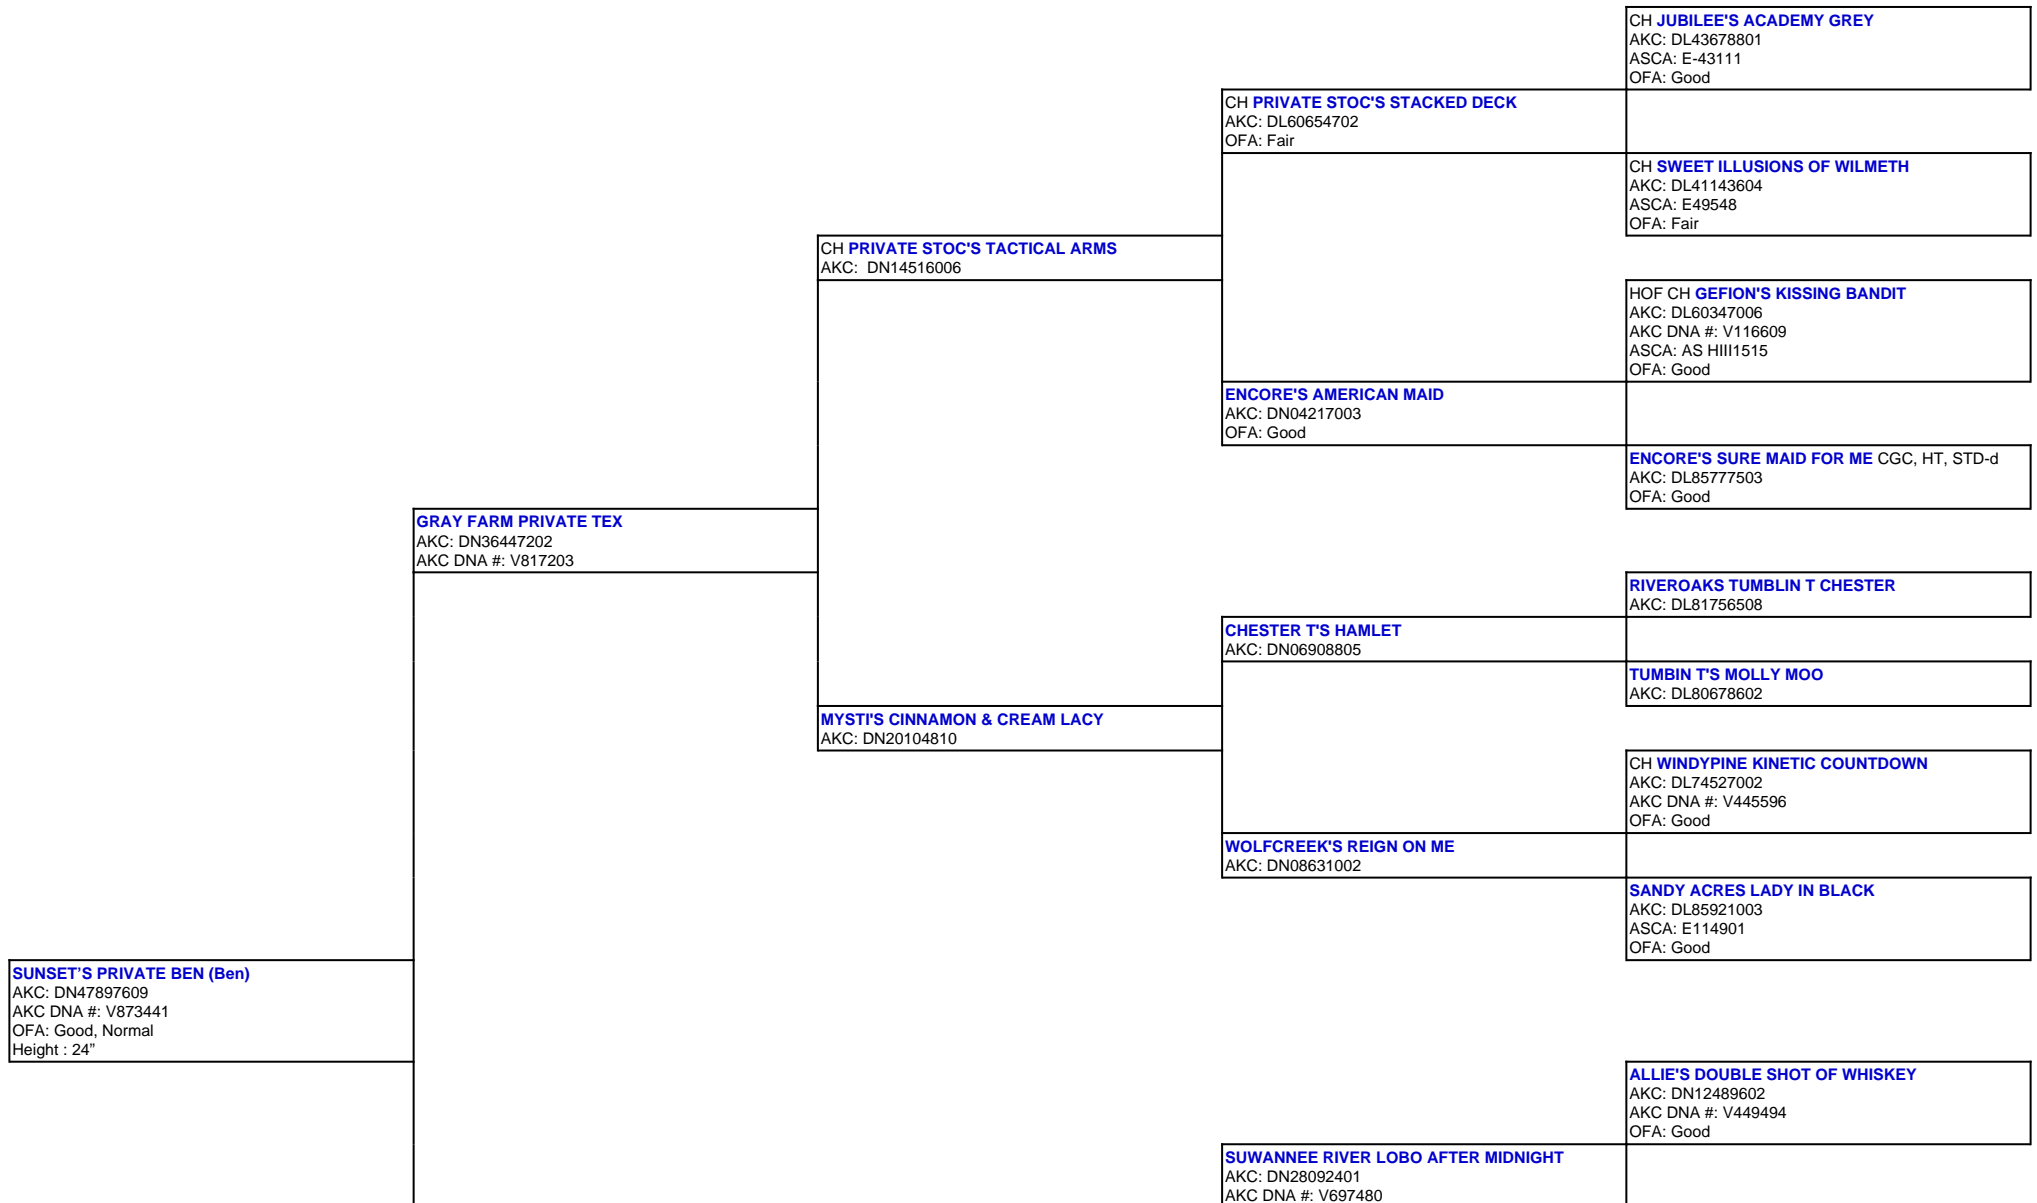

For a more detailed version of this pedigree:

<https://www.sunsetranchaussies.com/profile/sunset-s-private-ben>

Pedigree For:
SUNSET'S PRIVATE BEN (Ben)

		DABBS CREEK KARI AKC: DN14341401
	NATURE COAST BET ON ME BLACK KNIGHT AKC: DN36423206 AKC DNA #: V746424 OFA: Good	
		AWAY2GO DC'S BLUE PEPSI AKC: DN08686701 AKC DNA #: V438878 ASCA: E141035 OFA: Excellent
		CIRCLE M BLUE CADILAC CADDY AKC: DN17793605 OFA: Good
		MCLEMORE'S LIL JOSIE AKC: DL89650108 AKC DNA #: V452986
HEAVENSENT RAINAH GRAY AKC: DN41990603 AKC DNA #: V817204		
		GLORY'S RETURN OF THE KING AKC: DN08818104 AKC DNA #: V588966 ASCA: E136812 OFA: Good
		BET ON ME TALON JAMES (Talon James) AKC: DN22933508 AKC DNA #: V637116 ASCA: E160138 OFA: Good
		BET ON ME SHIMMIE COPPER PENNY (Shimmie) AKC: DN14747104 ASCA: E151529
HEAVENSENT BRANDY BRITCHES AKC: DN33300802 AKC DNA #: V726521		
		HEAVENSENT ZIPPITY DO DA AKC: DN05670401 AKC DNA #: V364818 OFA: Good, Normal
		HEAVENSENT HALLELUJAH 2 AKC: DN23519201 OFA: Good
		HAVENSENT HALLELUJAH AKC: DL90644904 OFA: Good, Normal