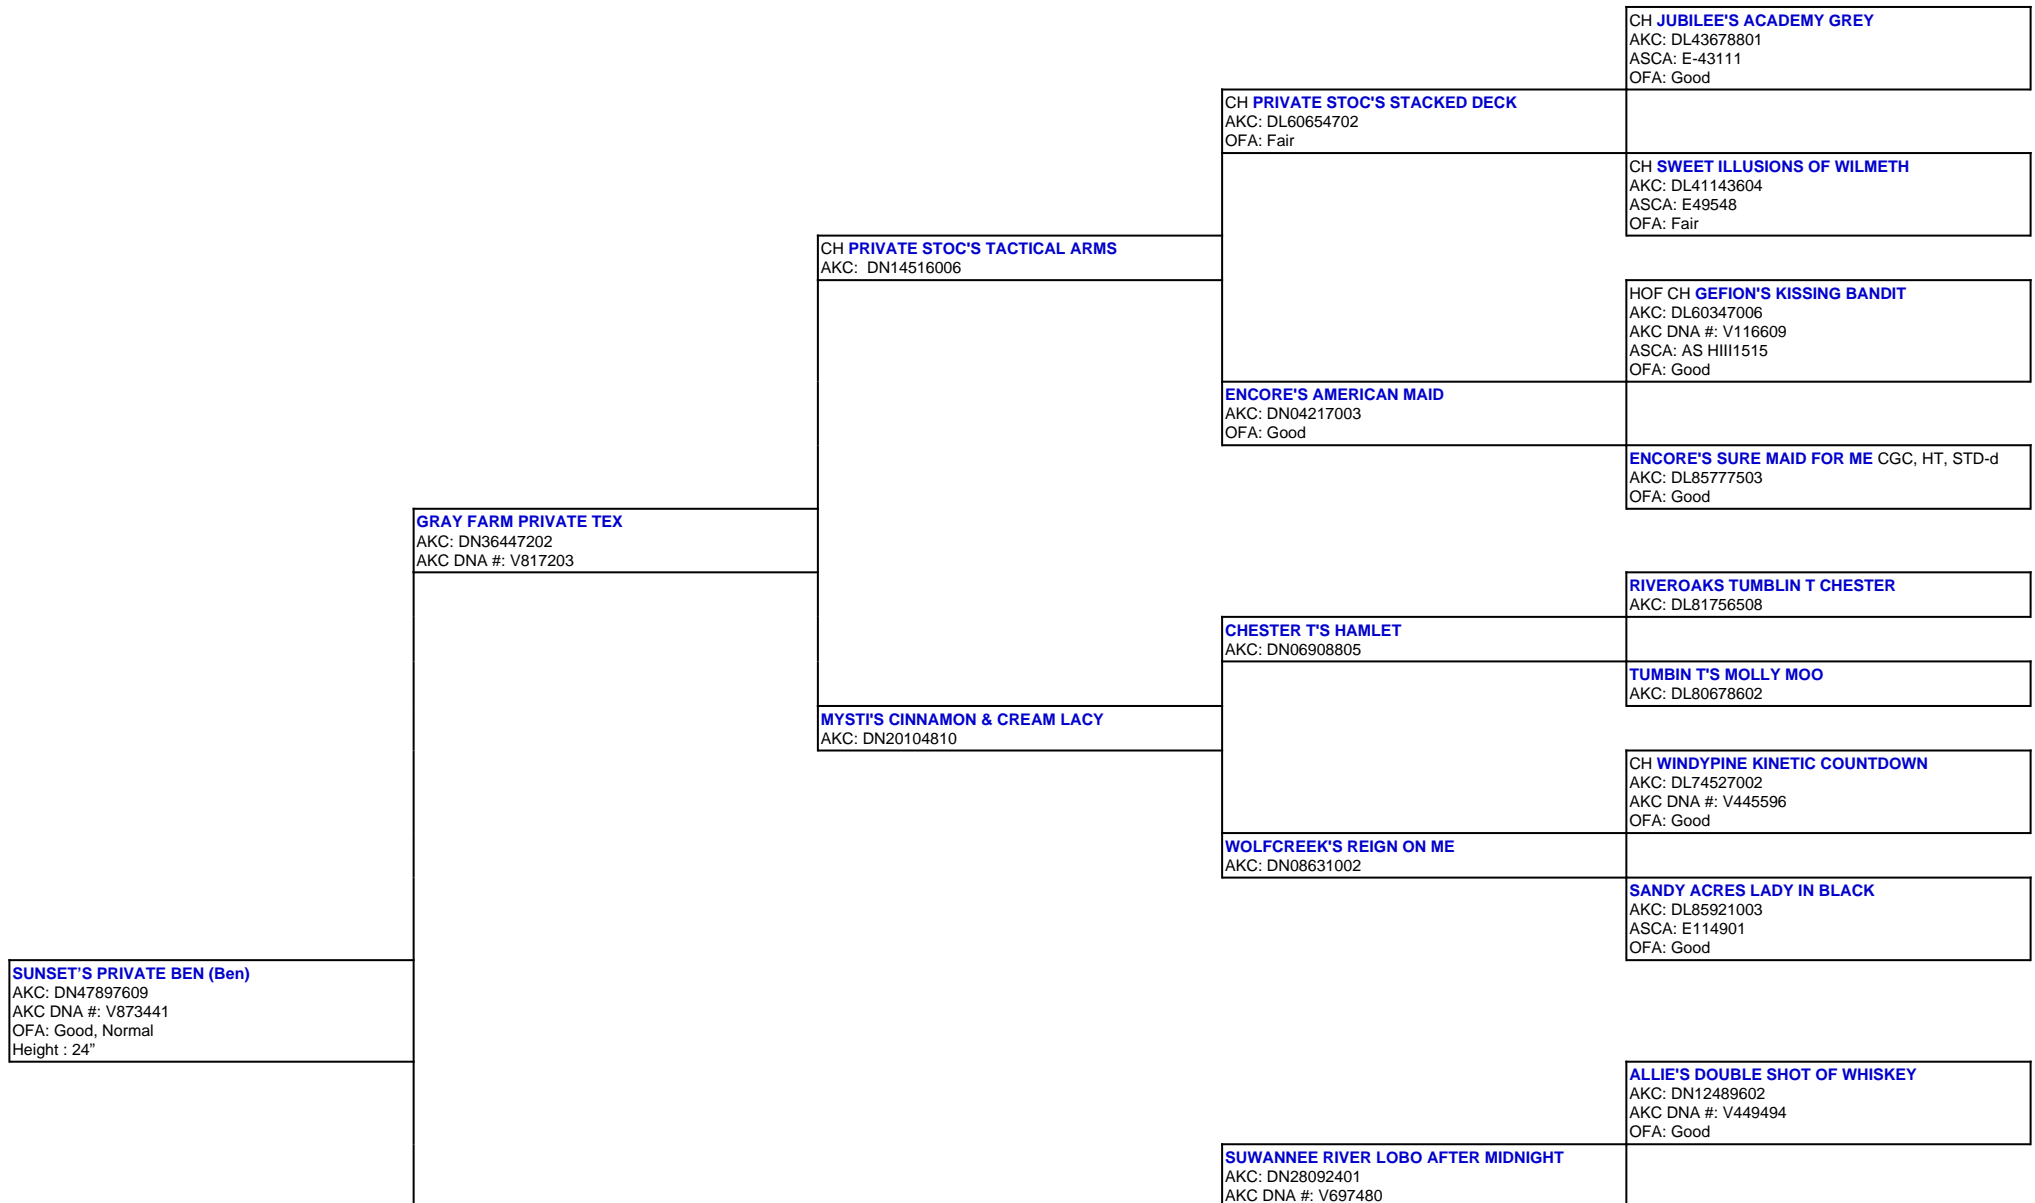

For a more detailed version of this pedigree:

<https://www.sunsetranchaussies.com/profile/sunset-s-private-ben>

Pedigree For:  
SUNSET'S PRIVATE BEN (Ben)

		<b>DABBS CREEK KARI</b> AKC: DN14341401
	<b>NATURE COAST BET ON ME BLACK KNIGHT</b> AKC: DN36423206 AKC DNA #: V746424 OFA: Good	
		<b>AWAY2GO DC'S BLUE PEPSI</b> AKC: DN08686701 AKC DNA #: V438878 ASCA: E141035 OFA: Excellent
		<b>CIRCLE M BLUE CADILAC CADDY</b> AKC: DN17793605 OFA: Good
		<b>MCLEMORE'S LIL JOSIE</b> AKC: DL89650108 AKC DNA #: V452986
<b>HEAVENSENT RAINAH GRAY</b> AKC: DN41990603 AKC DNA #: V817204		
		<b>GLORY'S RETURN OF THE KING</b> AKC: DN08818104 AKC DNA #: V588966 ASCA: E136812 OFA: Good
		<b>BET ON ME TALON JAMES (Talon James)</b> AKC: DN22933508 AKC DNA #: V637116 ASCA: E160138 OFA: Good
		<b>BET ON ME SHIMMIE COPPER PENNY (Shimmie)</b> AKC: DN14747104 ASCA: E151529
	<b>HEAVENSENT BRANDY BRITCHES</b> AKC: DN33300802 AKC DNA #: V726521	
		<b>HEAVENSENT ZIPPITY DO DA</b> AKC: DN05670401 AKC DNA #: V364818 OFA: Good, Normal
		<b>HEAVENSENT HALLELUJAH 2</b> AKC: DN23519201 OFA: Good
		<b>HAVENSENT HALLELUJAH</b> AKC: DL90644904 OFA: Good, Normal