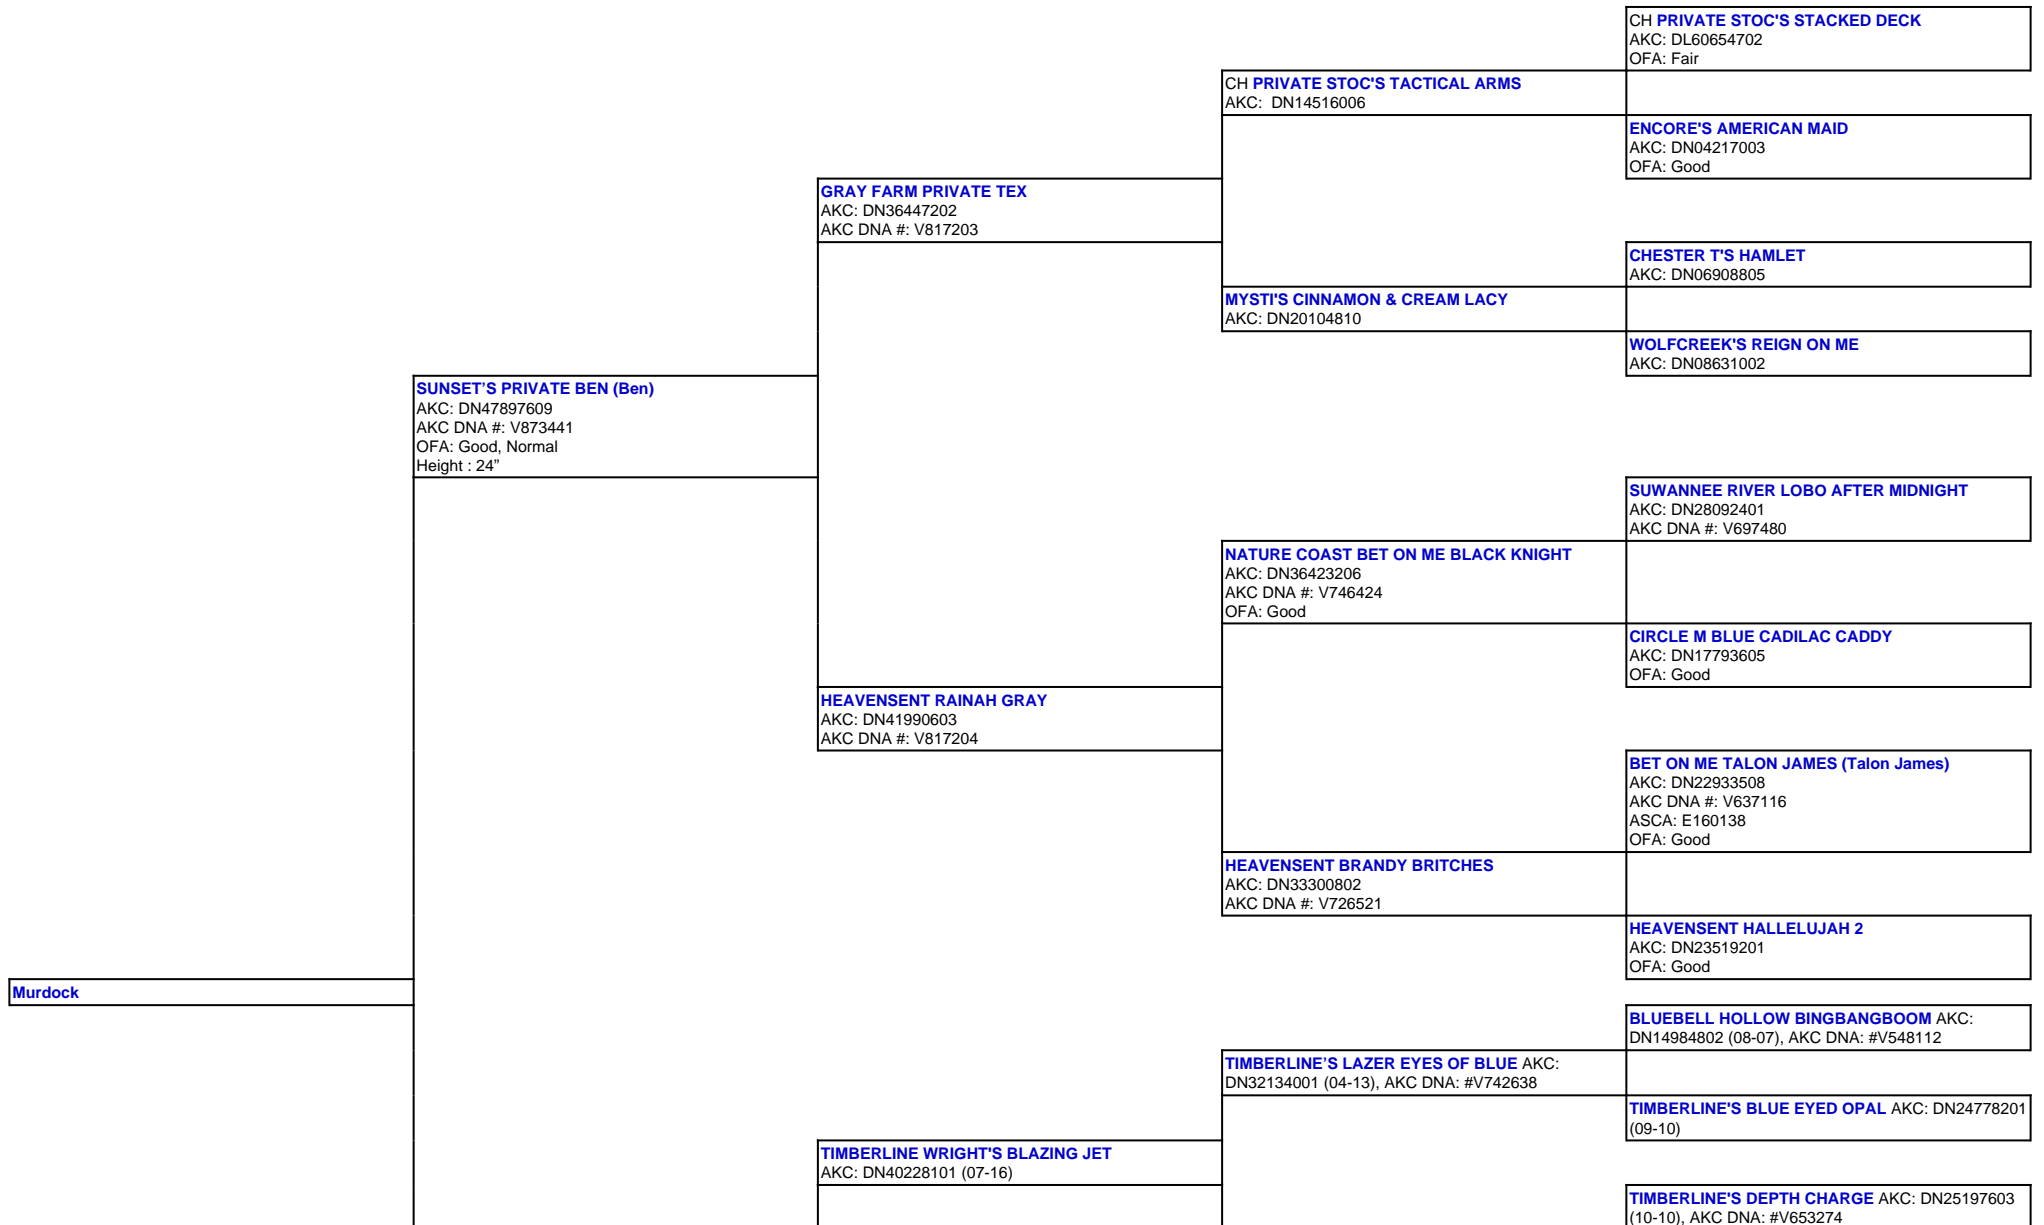

For a more detailed version of this pedigree:
<https://www.sunsetranchaussies.com/profile/murdock>

Pedigree For:
 Murdock

ARROW H'S LUCIE (Lucie)
AKC: DN50133004
OFA: OFA55G, OFEL55
Height : 20.5"

CANYON CREEK LUCKY H'S ZOEY AKC
DN43895304 (02-17)

TIMBERLINE'S SHAZAM OF JAM AKC: DN30031304
(09-12)

TIMBERLINE'S JAMBALINA AKC: DN25197405 (09-10)

TIMBERLINE'S WOW FACTOR AKC: DN20927701
(02-10), AKC DNA: #V612002

TIMBERLINE'S SMOKIN' BLACK POWDER AKC:
DN37724001 (05-15), AKC DNA: #V747743

TIMBERLINE'S BIT OF BLUE AKC: DN30432805
(09-12)

MILL CREEK'S PATRIOTIC DEVOTION AKC:
DN13201403 (04-08), AKC DNA #V537602

TIMBERLINE'S FANCY GIRL BRIT AKC: DN33773804
(07-15)

TIMBERLINE'S FANCY GIRL AKC: DN27589512 (11-11)