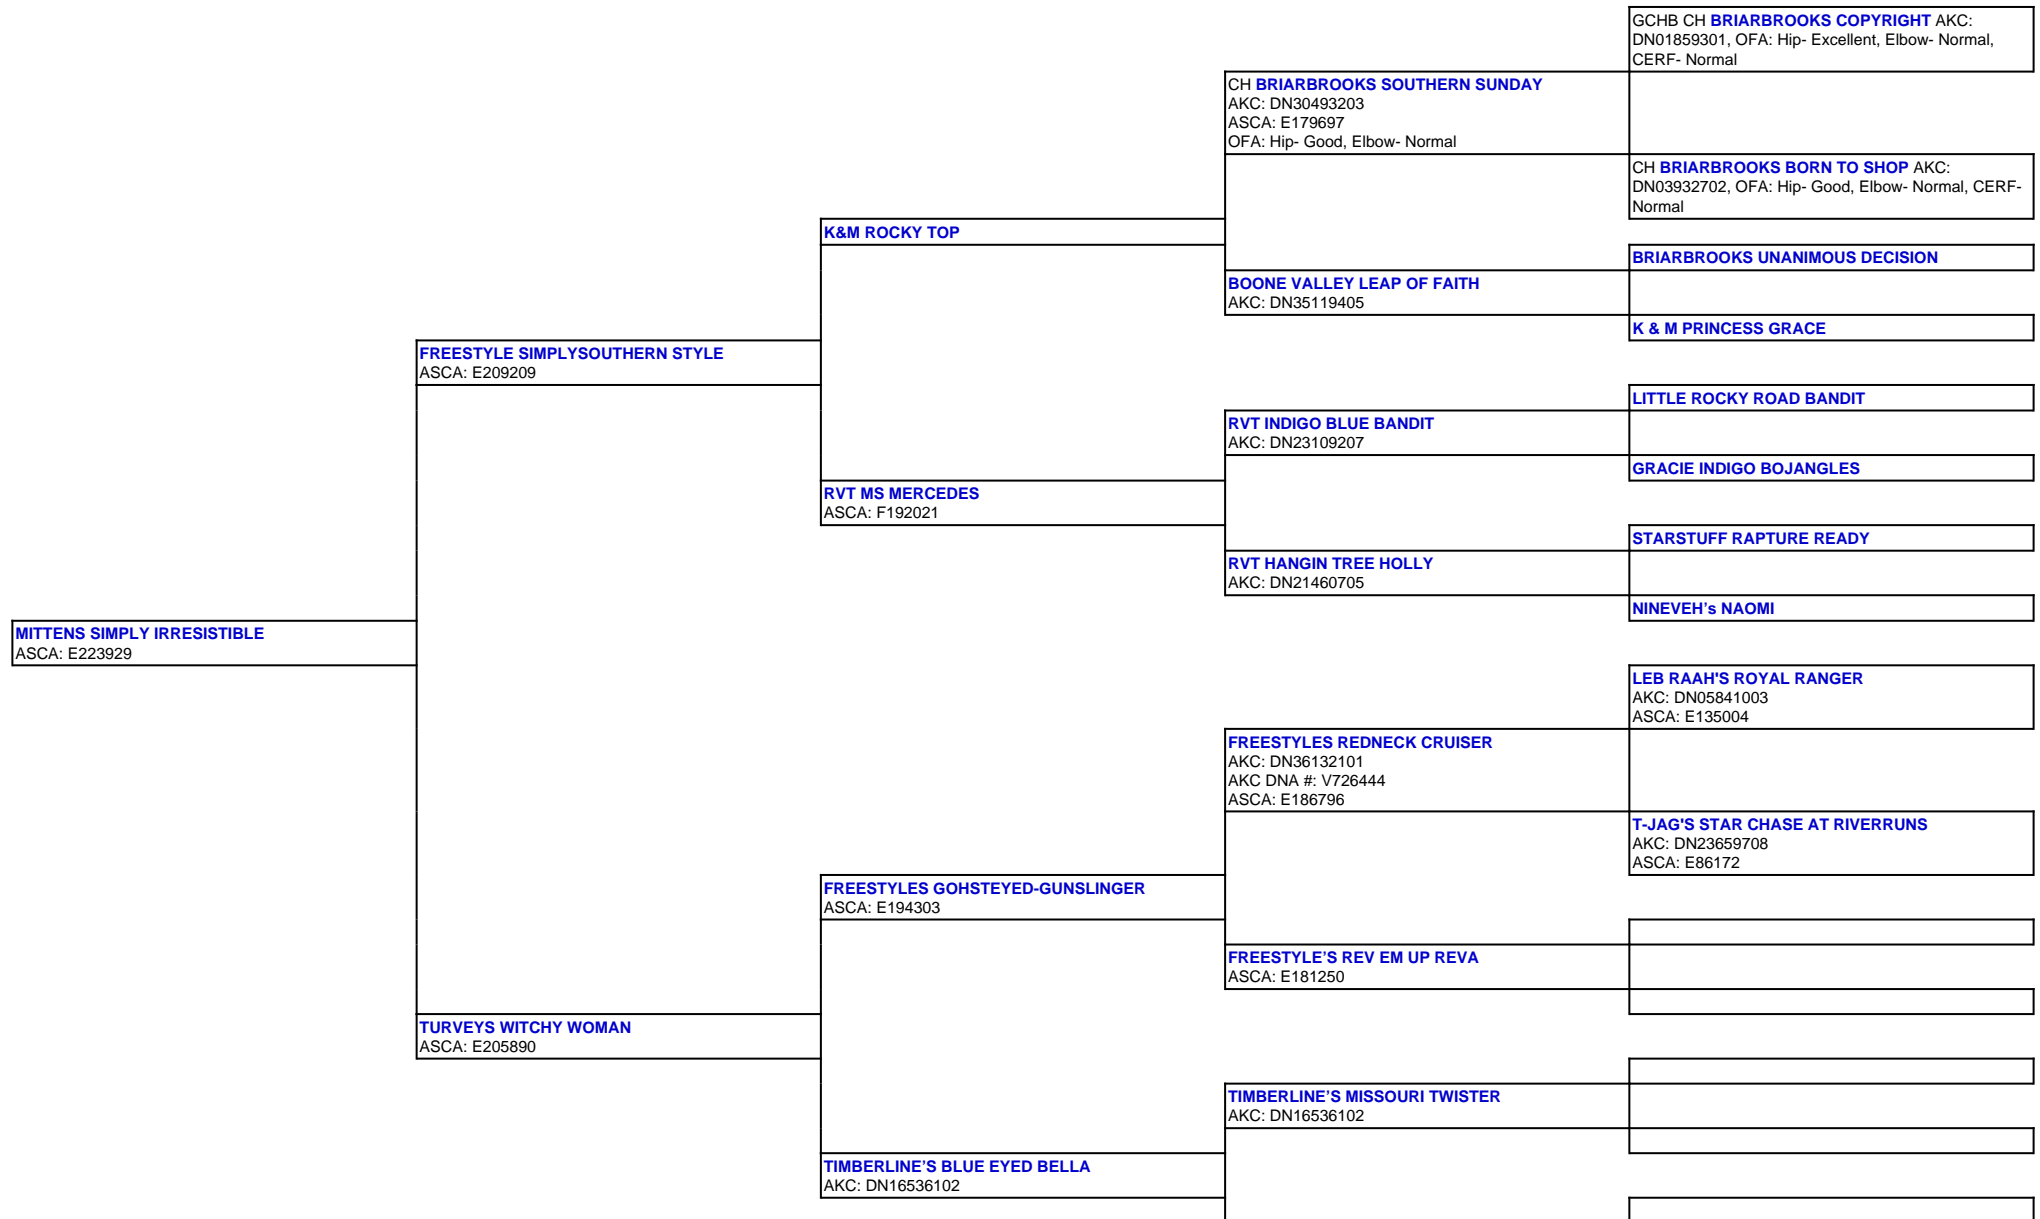

For a more detailed version of this pedigree:

<https://www.sunsetranchaussies.com/profile/mittens-simply-irresistible>

Pedigree For:
MITTENS SIMPLY IRRESISTIBLE

MYSTIC PUZZLE OF SHURDAN CREEK
AKC: DN15967603