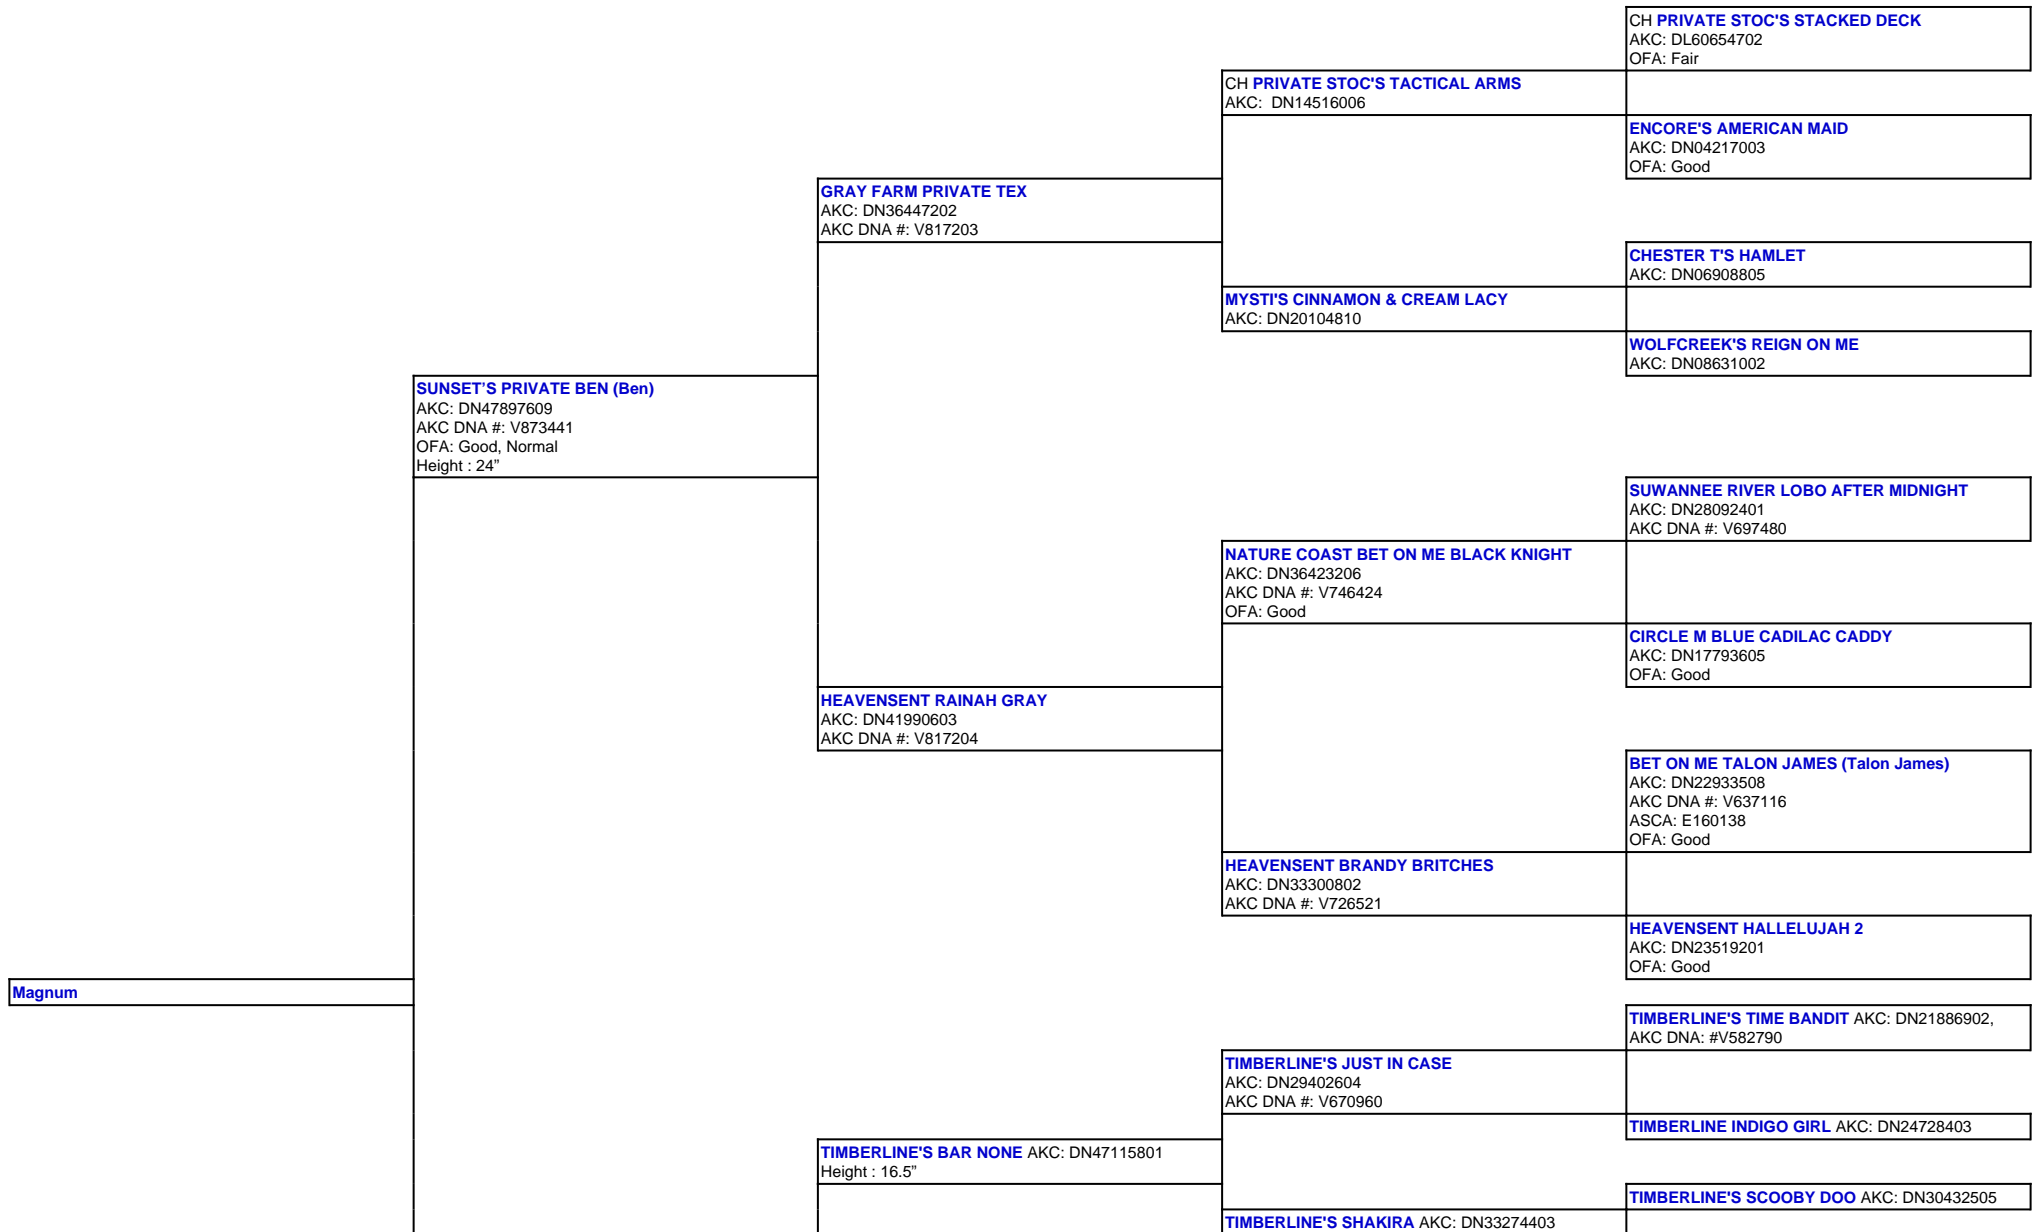

For a more detailed version of this pedigree:
<https://www.sunsetranchaussies.com/profile/magnum>

Pedigree For:
 Magnum

TIMBERLINE LITTLE RIVER BLACK MAGIC (Lizzie)
AKC: DN50974904
Height : 19.5"

TIMBERLINE TOTAL ECLIPSE AKC: DN24734001
(03-10)

BLUEBELL HOLLOW BINGBANGBOOM AKC:
DN14984802 (08-07), AKC DNA: #V548112

TIMBERLINE'S LAZER EYES OF BLUE AKC:
DN32134001 (04-13), AKC DNA: #V742638

TIMBERLINE'S BLUE EYED OPAL AKC: DN24778201
(09-10)

TIMBERLINE'S ADA'S REZAL AKC: DN47339507
Height : 15.5"

TIMBERLINE'S WOW FACTOR AKC: DN20927701
(02-10), AKC DNA: #V612002

TIMBERLINE'S TRADEMARK AKC: DN32973702

TIMBERLINE'S HERE COMES TROUBLE AKC
DN26505704