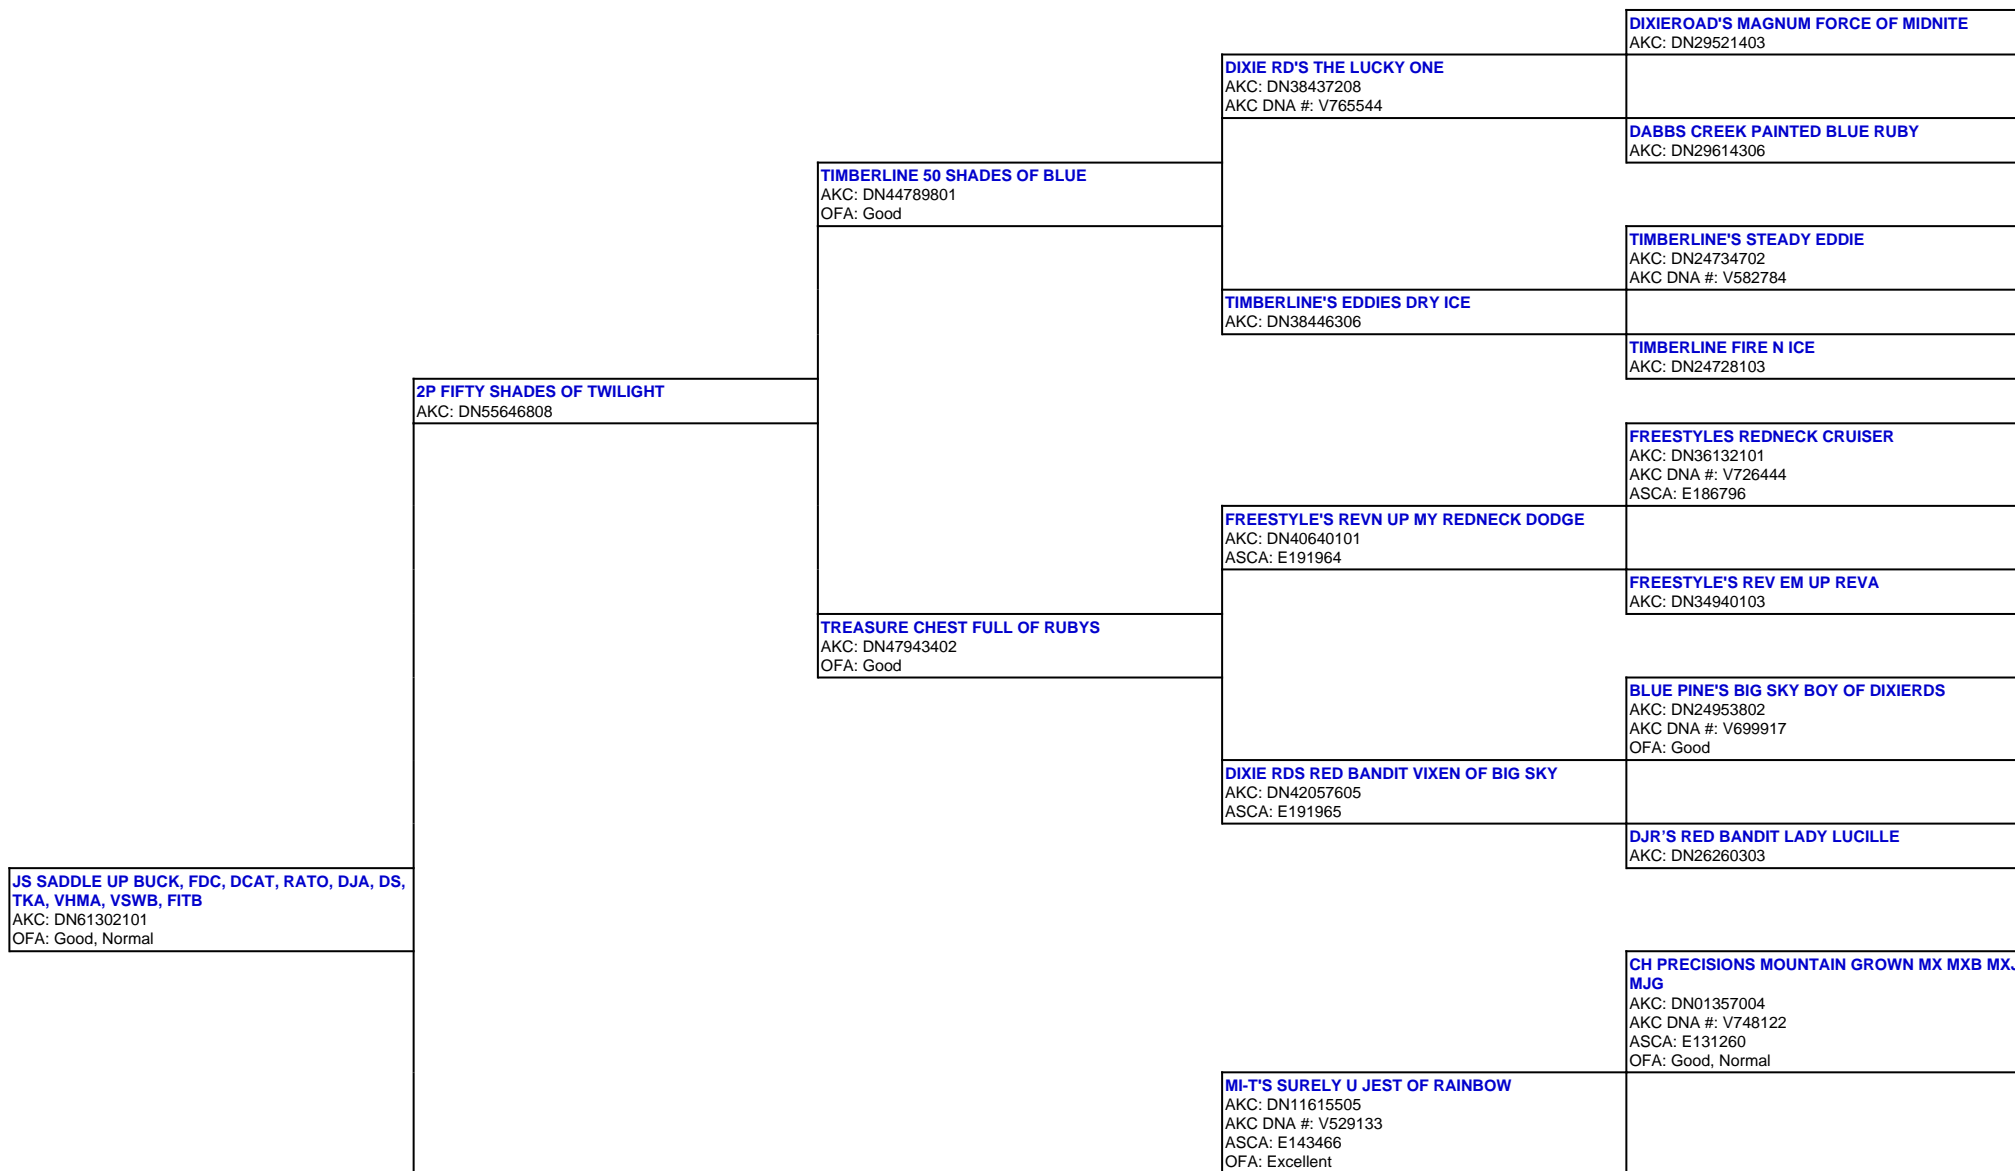

For a more detailed version of this pedigree:

<https://www.sunsetranchaussies.com/profile/js-saddle-up-buck-fdc-dcat-rato-dja-ds-tka-vhma-vswb-fitb>

Pedigree For:

JS SADDLE UP BUCK, FDC, DCAT, RATO, DJA, DS, TKA, VHMA, VSWB, FITB

| | | | |
|--|--|---|--|
| | | | BUTTERFIELD'S MI-T EVER AFTER AKC: DN00959804 ASCA: E122705 OFA: Good |
| | C4 JEB AKC: DN35010707 AKC DNA #: V770885 | | |
| | | | STARFIRE'S JACKPOT CUTTER AKC: DN13039207 AKC DNA #: V635527 |
| | | FIFTEEN ACRE FARMS ELLIE AKC: DN22030105 | |
| 2P LIFE TAKES VISA AKC: DN49654308 | | | SWEET BETSY AKC: DN05381709 |
| | | | |
| | | | AWAY2GO DC'S BLUE PEPSI AKC: DN08686701 AKC DNA #: V438878 ASCA: E141035 OFA: Excellent |
| | | SPK'S BLACK TY AFFAIR AKC: DN27822302 AKC DNA #: V652791 | |
| | | | FIFTEEN ACRE FARMS MILLIE AKC: DN27749001 |
| | PBN DELICATE DARCY AKC: DN44754705 | | |
| | | | BILLY THE KIDD AKC: DN21533304 AKC DNA #: V758093 |
| | | TOUCH OF THE SKY AKC: DN38483201 | |
| | | | TODAYSMYLUCKYDAY AKC: DN31478505 |