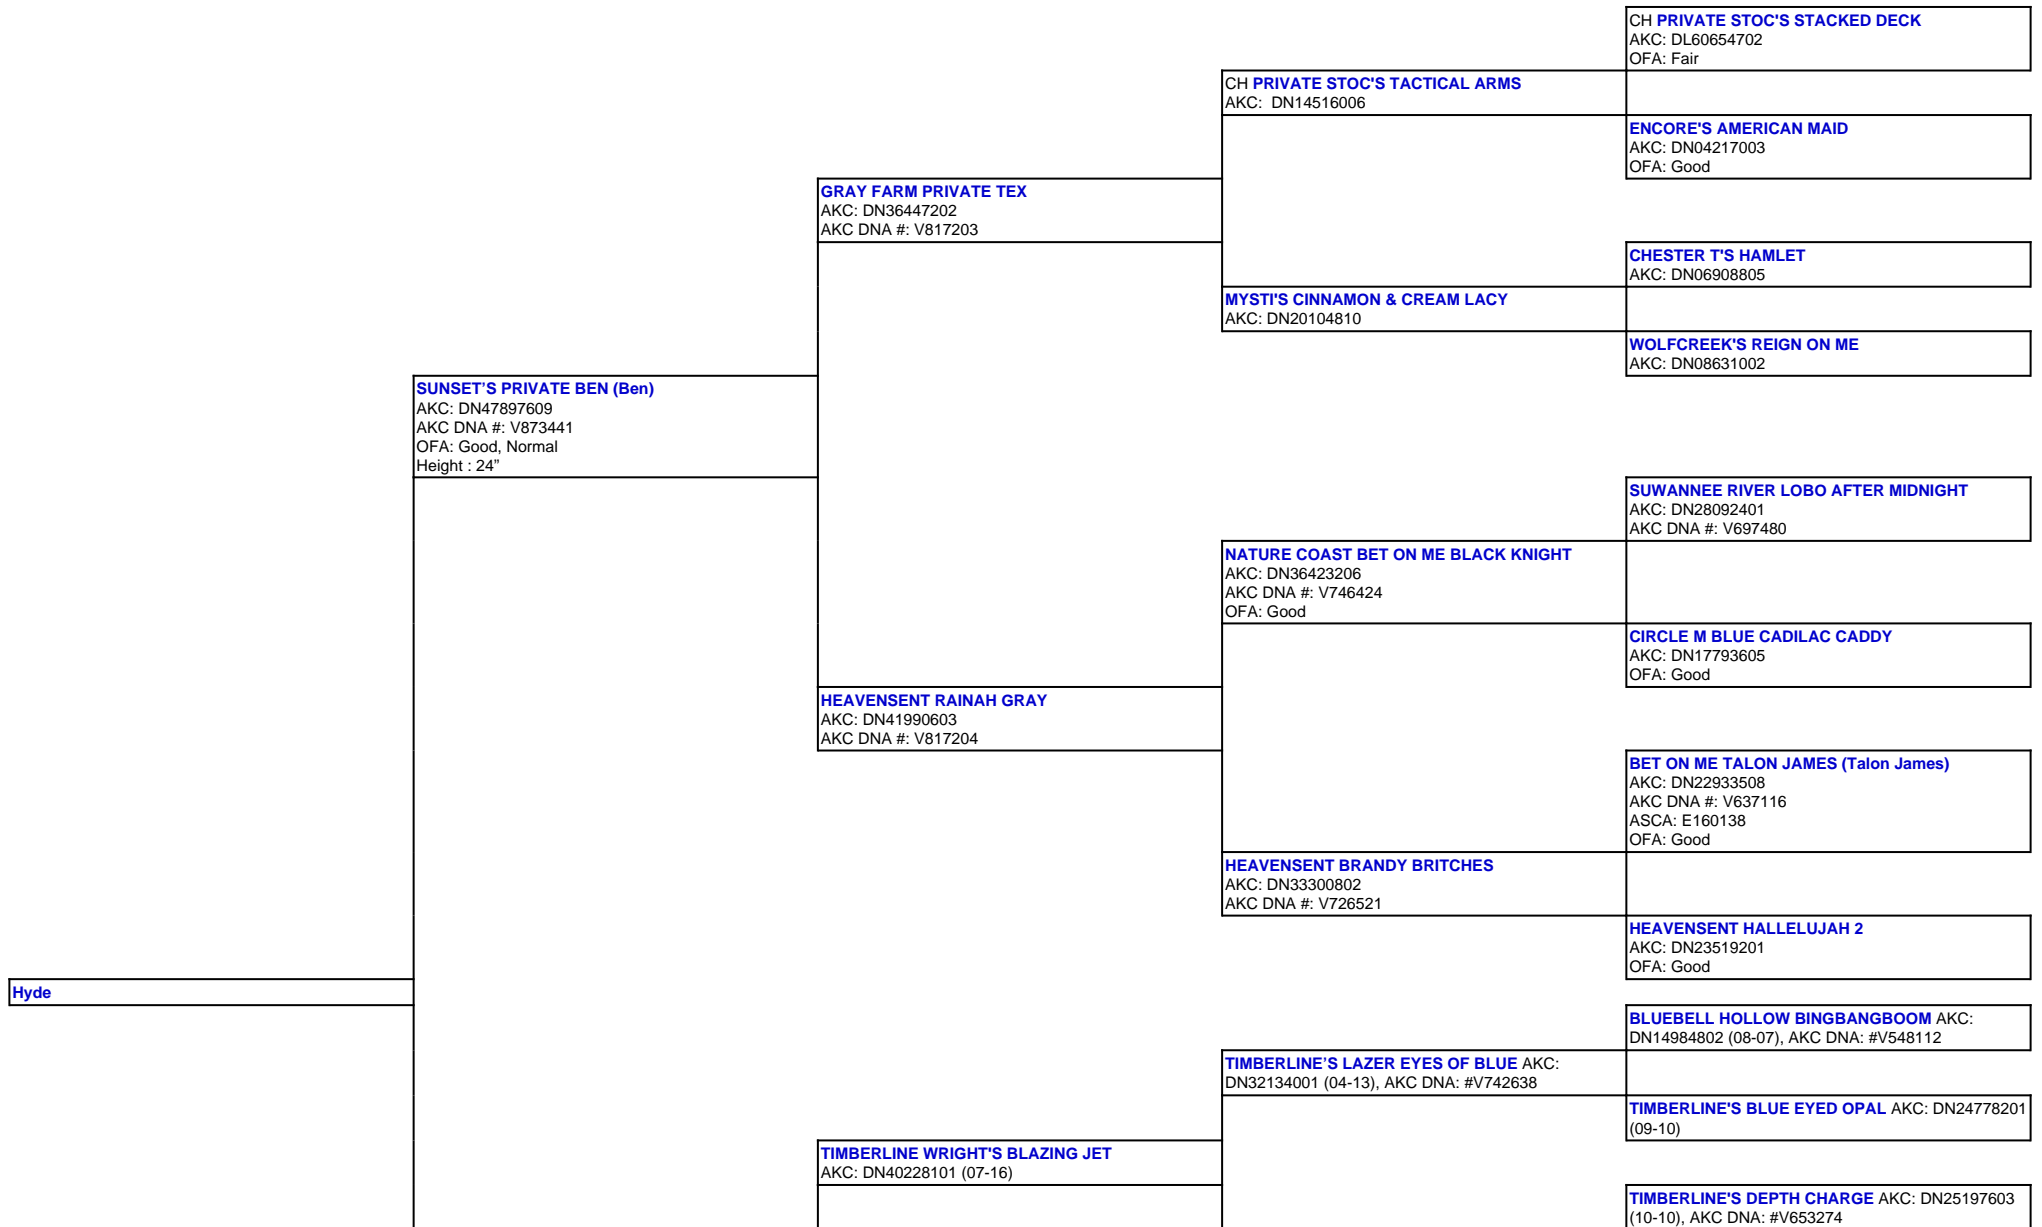

For a more detailed version of this pedigree:
<https://www.sunsetranchaussies.com/profile/hyde>

Pedigree For:
Hyde

ARROW H'S LUCIE (Lucie)
AKC: DN50133004
OFA: OFA55G, OFEL55
Height : 20.5"

CANYON CREEK LUCKY H'S ZOEY AKC
DN43895304 (02-17)

TIMBERLINE'S SHAZAM OF JAM AKC: DN30031304
(09-12)

TIMBERLINE'S JAMBALINA AKC: DN25197405 (09-10)

TIMBERLINE'S WOW FACTOR AKC: DN20927701
(02-10), AKC DNA: #V612002

TIMBERLINE'S SMOKIN' BLACK POWDER AKC:
DN37724001 (05-15), AKC DNA: #V747743

TIMBERLINE'S BIT OF BLUE AKC: DN30432805
(09-12)

MILL CREEK'S PATRIOTIC DEVOTION AKC:
DN13201403 (04-08), AKC DNA #V537602

TIMBERLINE'S FANCY GIRL BRIT AKC: DN33773804
(07-15)

TIMBERLINE'S FANCY GIRL AKC: DN27589512 (11-11)