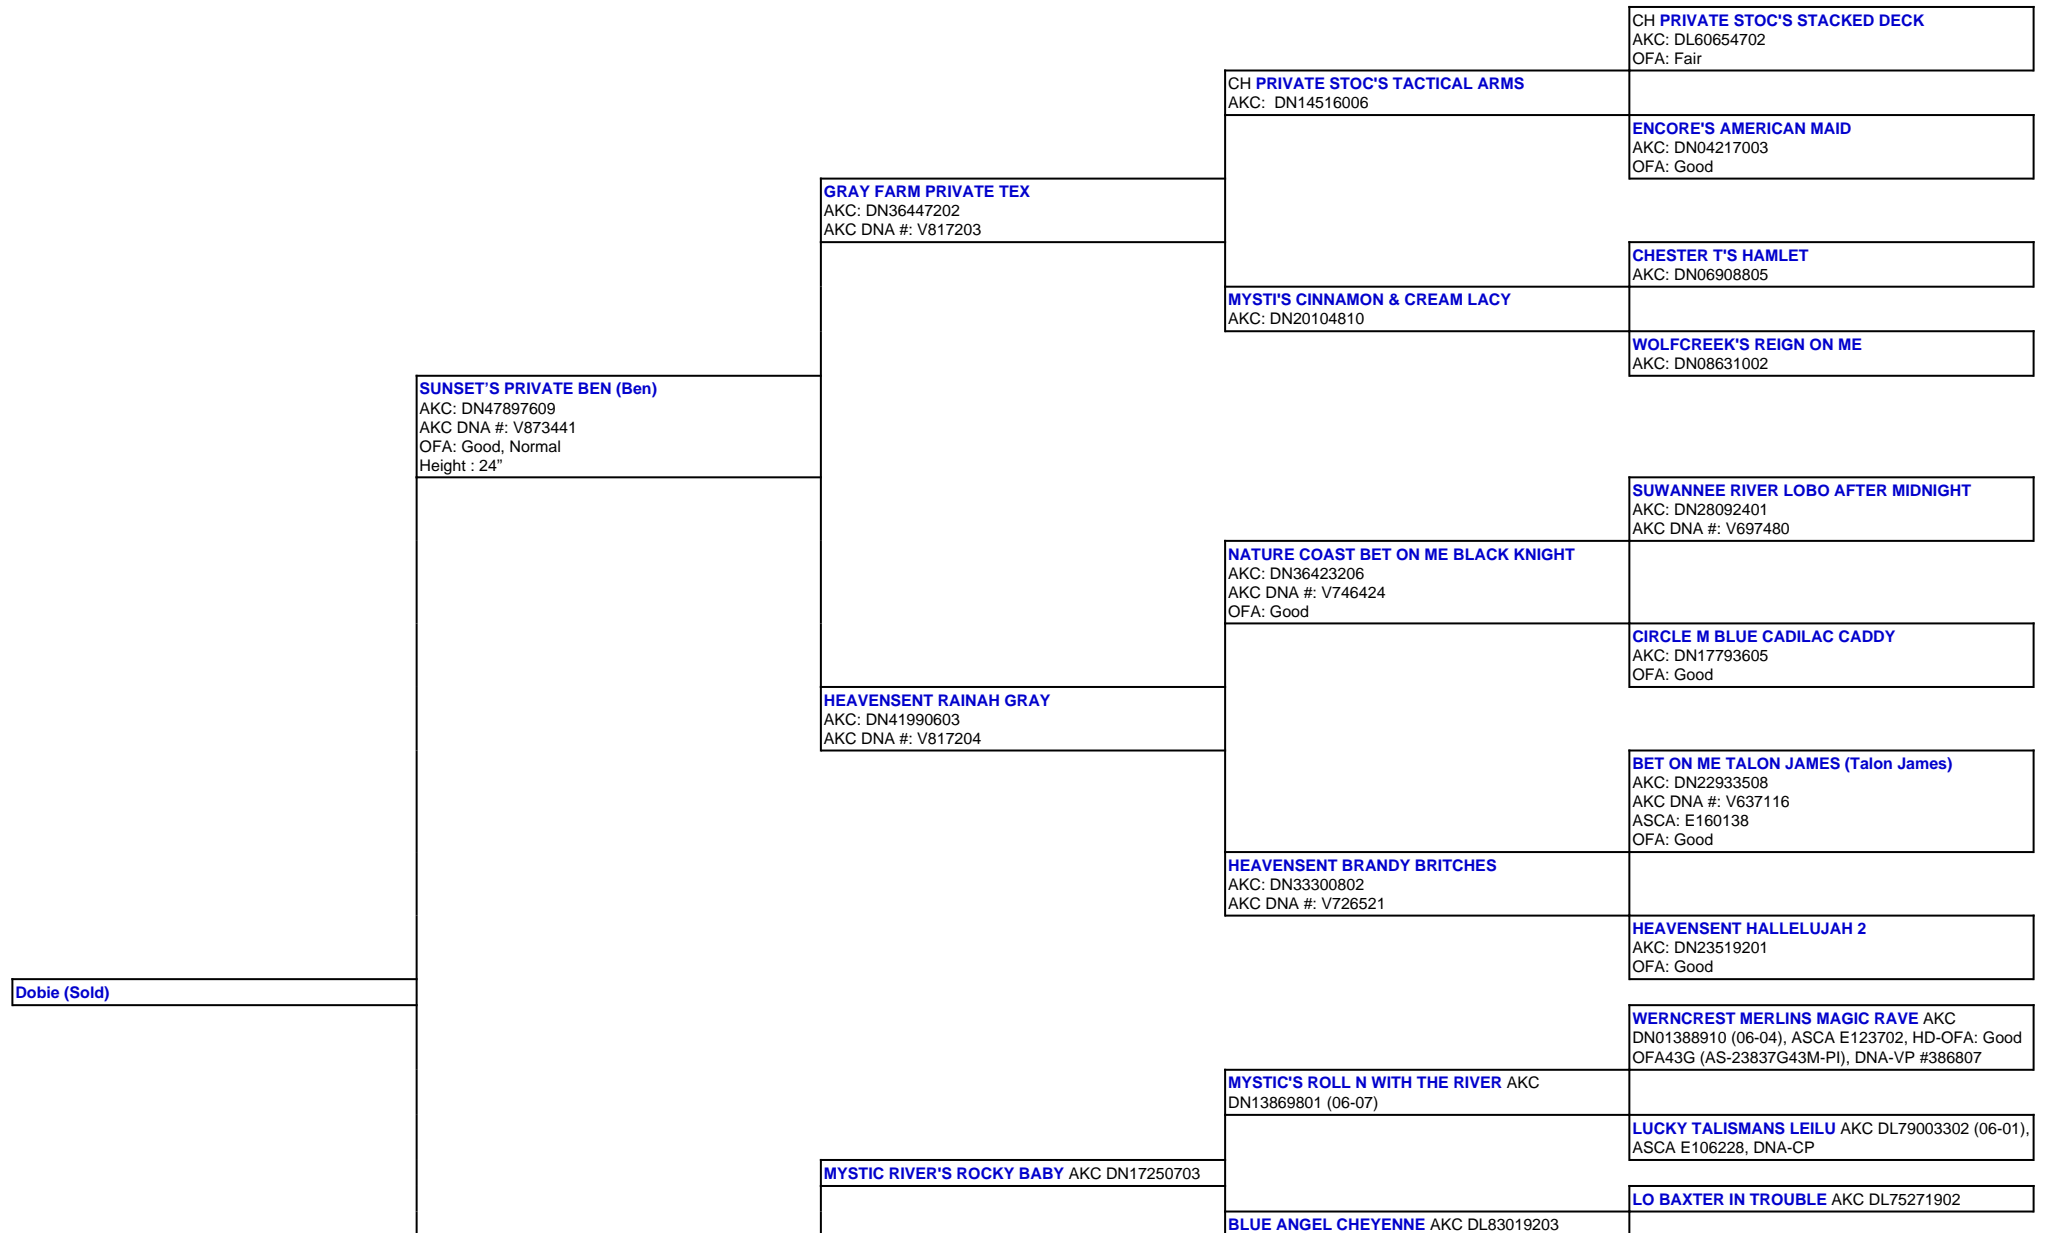

For a more detailed version of this pedigree:  
<https://www.sunsetranchaussies.com/profile/dobie-sold>

Pedigree For:  
 Dobie (Sold)

**SUNSET'S DANCE N ABBY (ABBY)** Health Testing  
(Pawprint Genetics)

**LD LO DE MAGGIE** AKC DL76885402 (07-00)

CH **CATERA'S LOL GTO** AKC: DL72728901, OFA:  
Good

**STABLEMATES SIRE ROCKY OF LANCELOT** AKC  
DN09754805

**STABLEMATER EASTER SUNDAY** AKC  
DN00740301 HD-OFA: Good

**MYSTIC RIVERS DANCE N DANICA** AKC  
DN23350106

INT CH **SIR SANTO FAIROAKS BLUEGRASS** AKC  
DN044193/01

**SUNNY J'S LADY JESSIE**

**SUNNY J'S PENNY LANE** AKC DN08216003 ASCA  
HIII2219