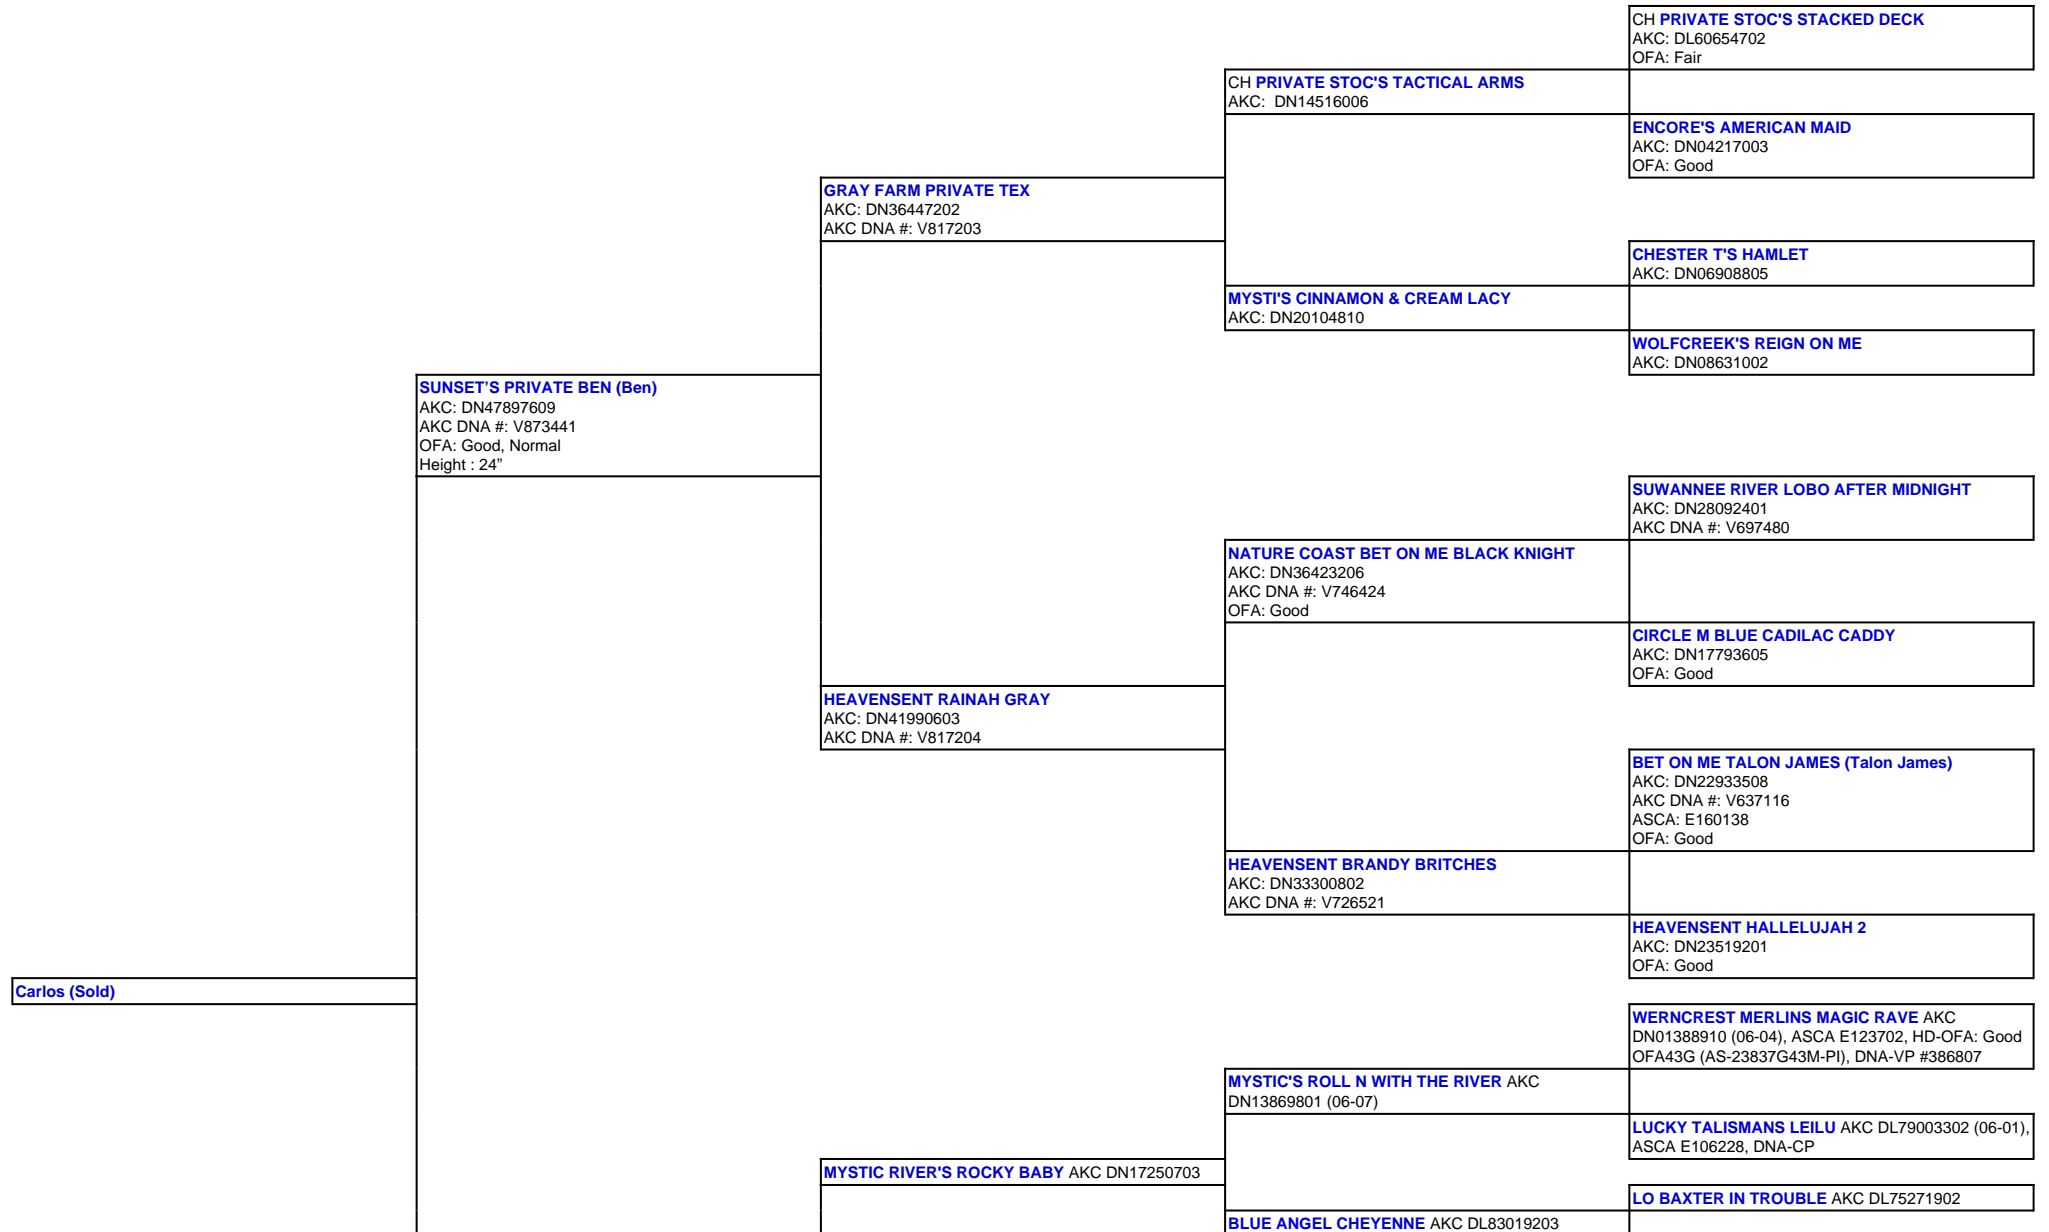

For a more detailed version of this pedigree:
<https://www.sunsetranchaussies.com/profile/carlos-sold>

Pedigree For:
 Carlos (Sold)

SUNSET'S DANCE N ABBY (ABBY) Health Testing
(Pawprint Genetics)

LD LO DE MAGGIE AKC DL76885402 (07-00)

CH CATERA'S LOL GTO AKC: DL72728901, OFA:
Good

STABLEMATES SIRE ROCKY OF LANCELOT AKC
DN09754805

STABLEMATER EASTER SUNDAY AKC
DN00740301 HD-OFA: Good

MYSTIC RIVERS DANCE N DANICA AKC
DN23350106

INT CH SIR SANTO FAIROAKS BLUEGRASS AKC
DN044193/01

SUNNY J'S LADY JESSIE

SUNNY J'S PENNY LANE AKC DN08216003 ASCA
HIII2219