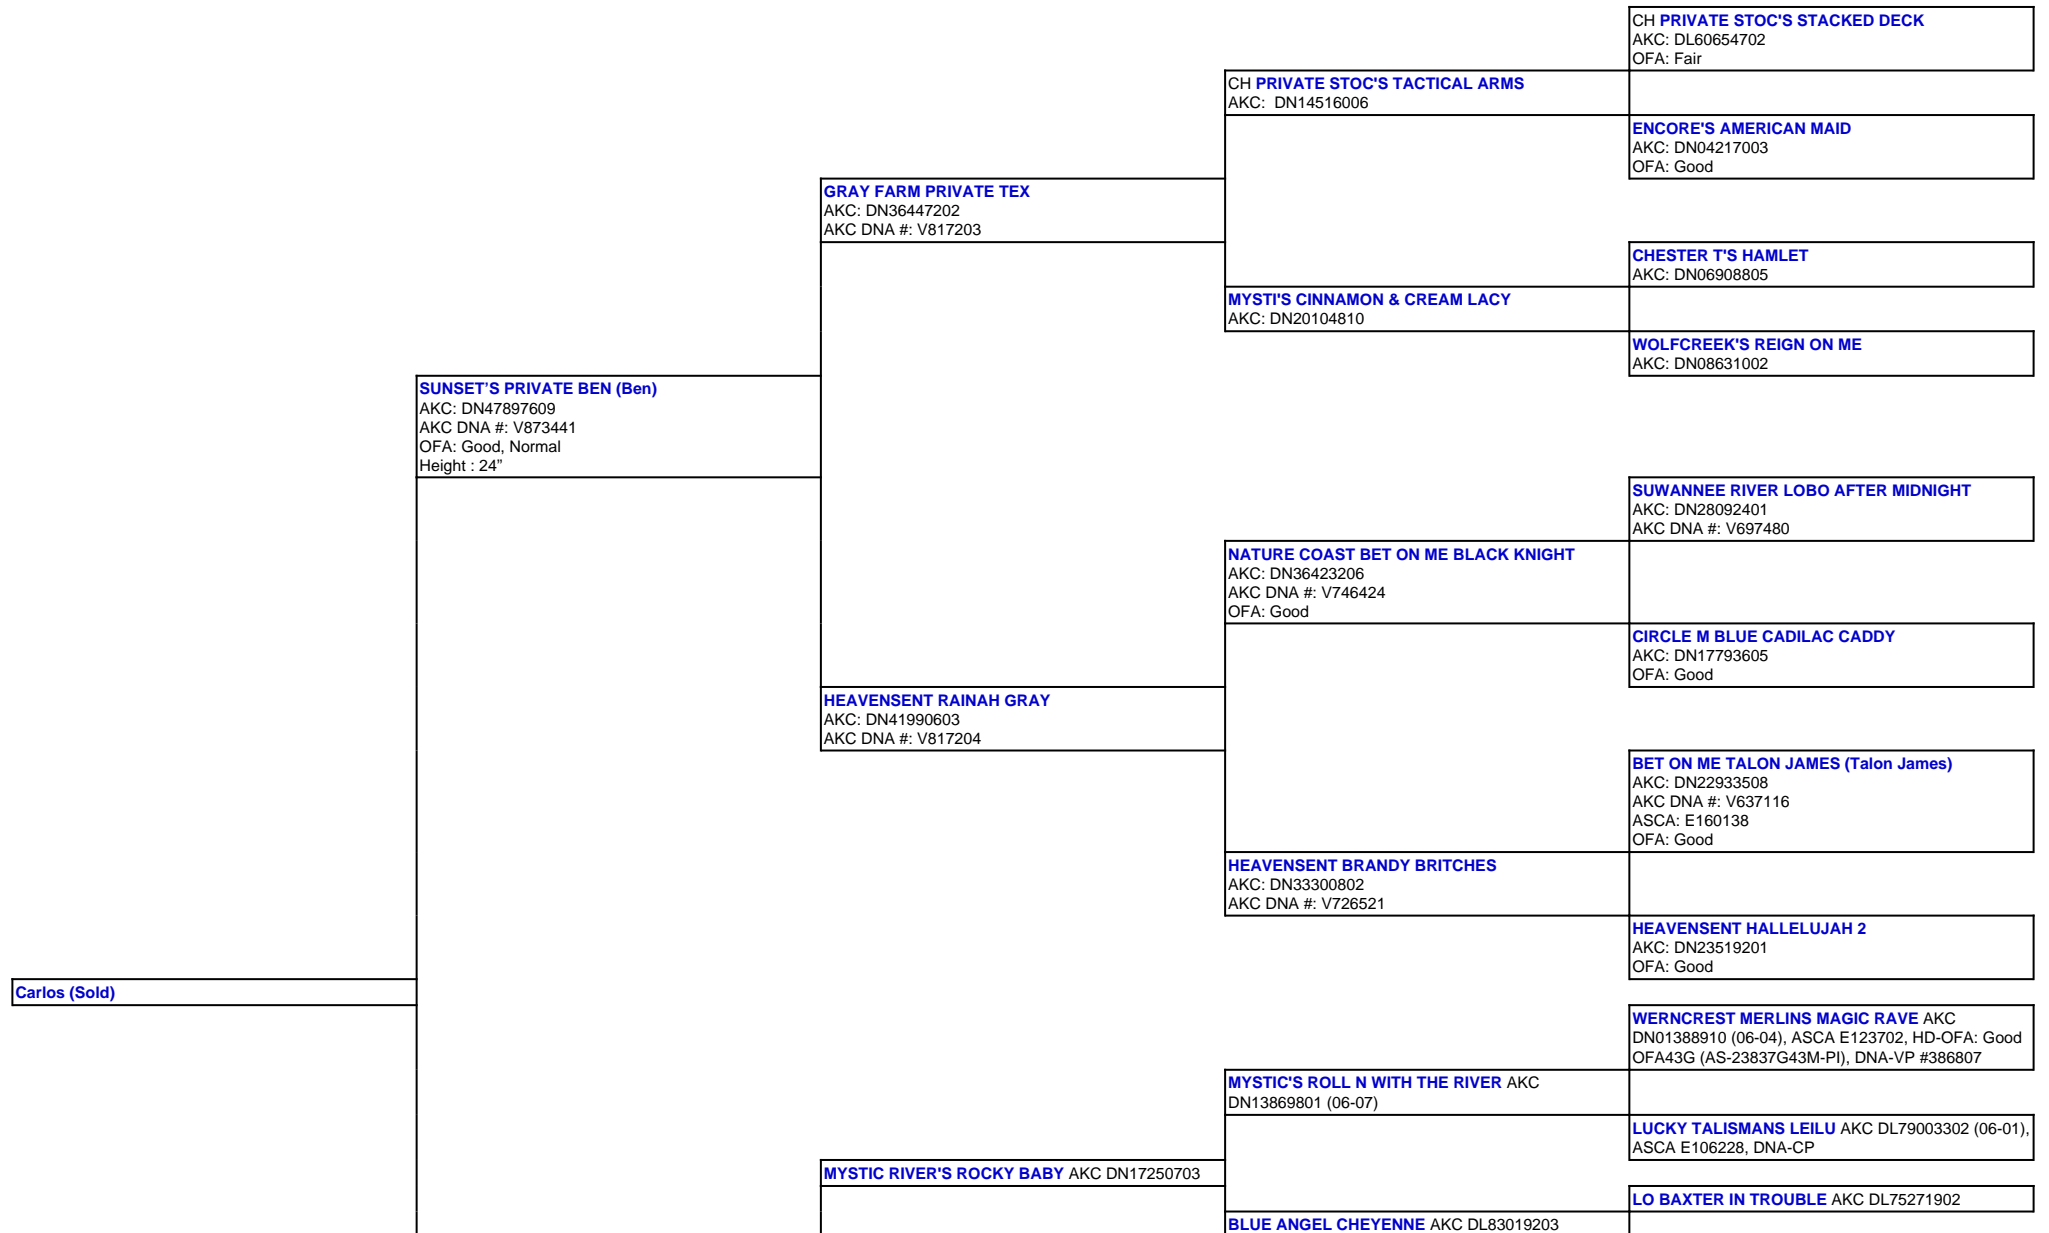

For a more detailed version of this pedigree:
<https://www.sunsetranchaussies.com/profile/carlos-sold>

Pedigree For:
 Carlos (Sold)

SUNSET'S DANCE N ABBY (ABBY) Health Testing
(Pawprint Genetics)

LD LO DE MAGGIE AKC DL76885402 (07-00)

CH **CATERA'S LOL GTO** AKC: DL72728901, OFA:
Good

STABLEMATES SIRE ROCKY OF LANCELOT AKC
DN09754805

STABLEMATER EASTER SUNDAY AKC
DN00740301 HD-OFA: Good

MYSTIC RIVERS DANCE N DANICA AKC
DN23350106

INT CH **SIR SANTO FAIROAKS BLUEGRASS** AKC
DN044193/01

SUNNY J'S LADY JESSIE

SUNNY J'S PENNY LANE AKC DN08216003 ASCA
HIII2219