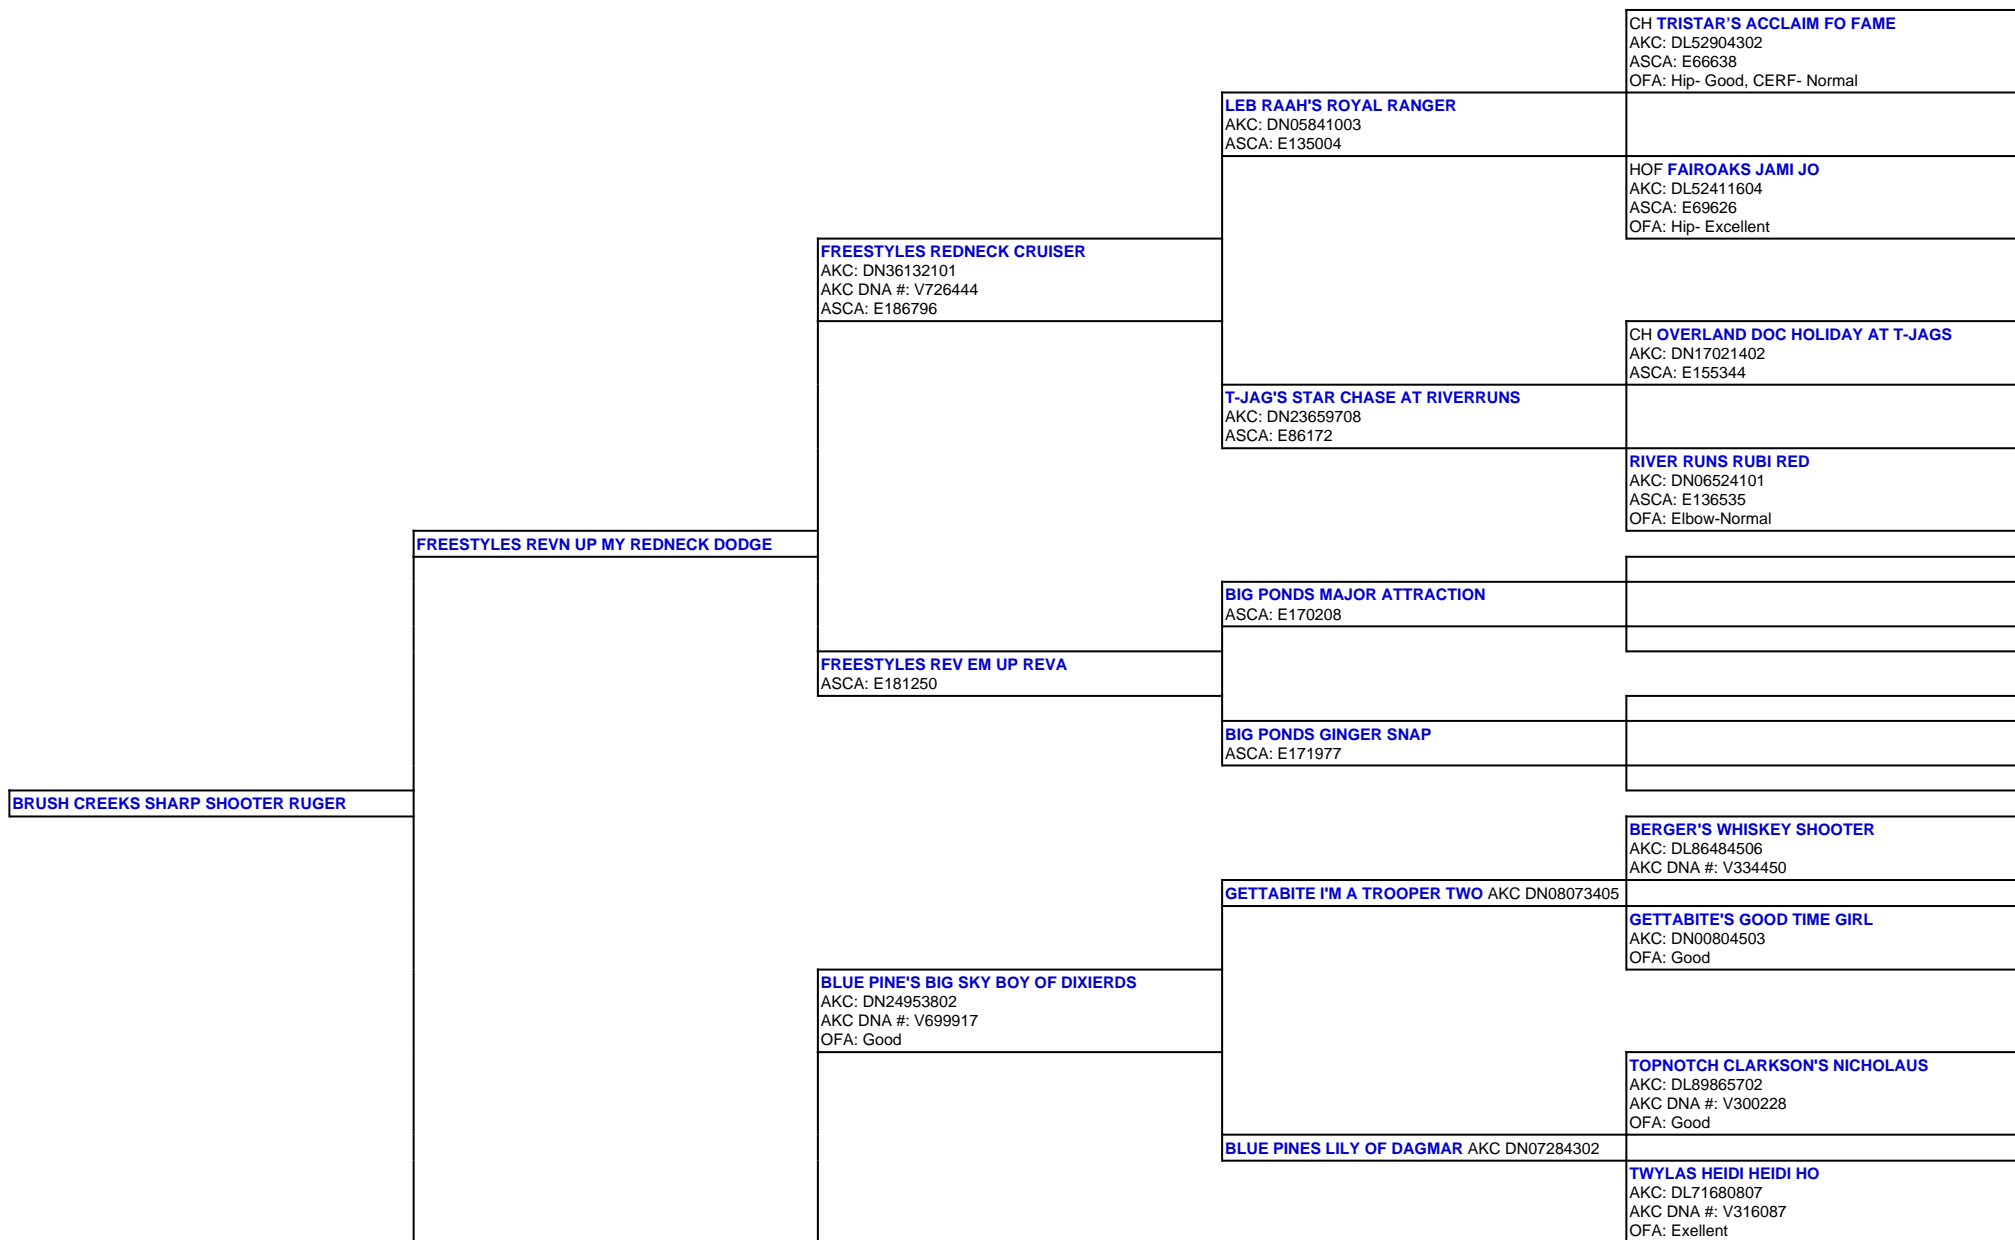

For a more detailed version of this pedigree:

<https://www.sunsetranchaussies.com/profile/brush-creeks-sharp-shooter-ruger>

Pedigree For:
BRUSH CREEKS SHARP SHOOTER RUGER

DIXIE RDS RED BANDIT VIXEN OF BIG SKY

DJR'S RED BANDIT LADY LUCILLE

BBZ DJR'S ROLLING THUNDER

DUR'S LITTLE TOUCH OF CHEYANNE
