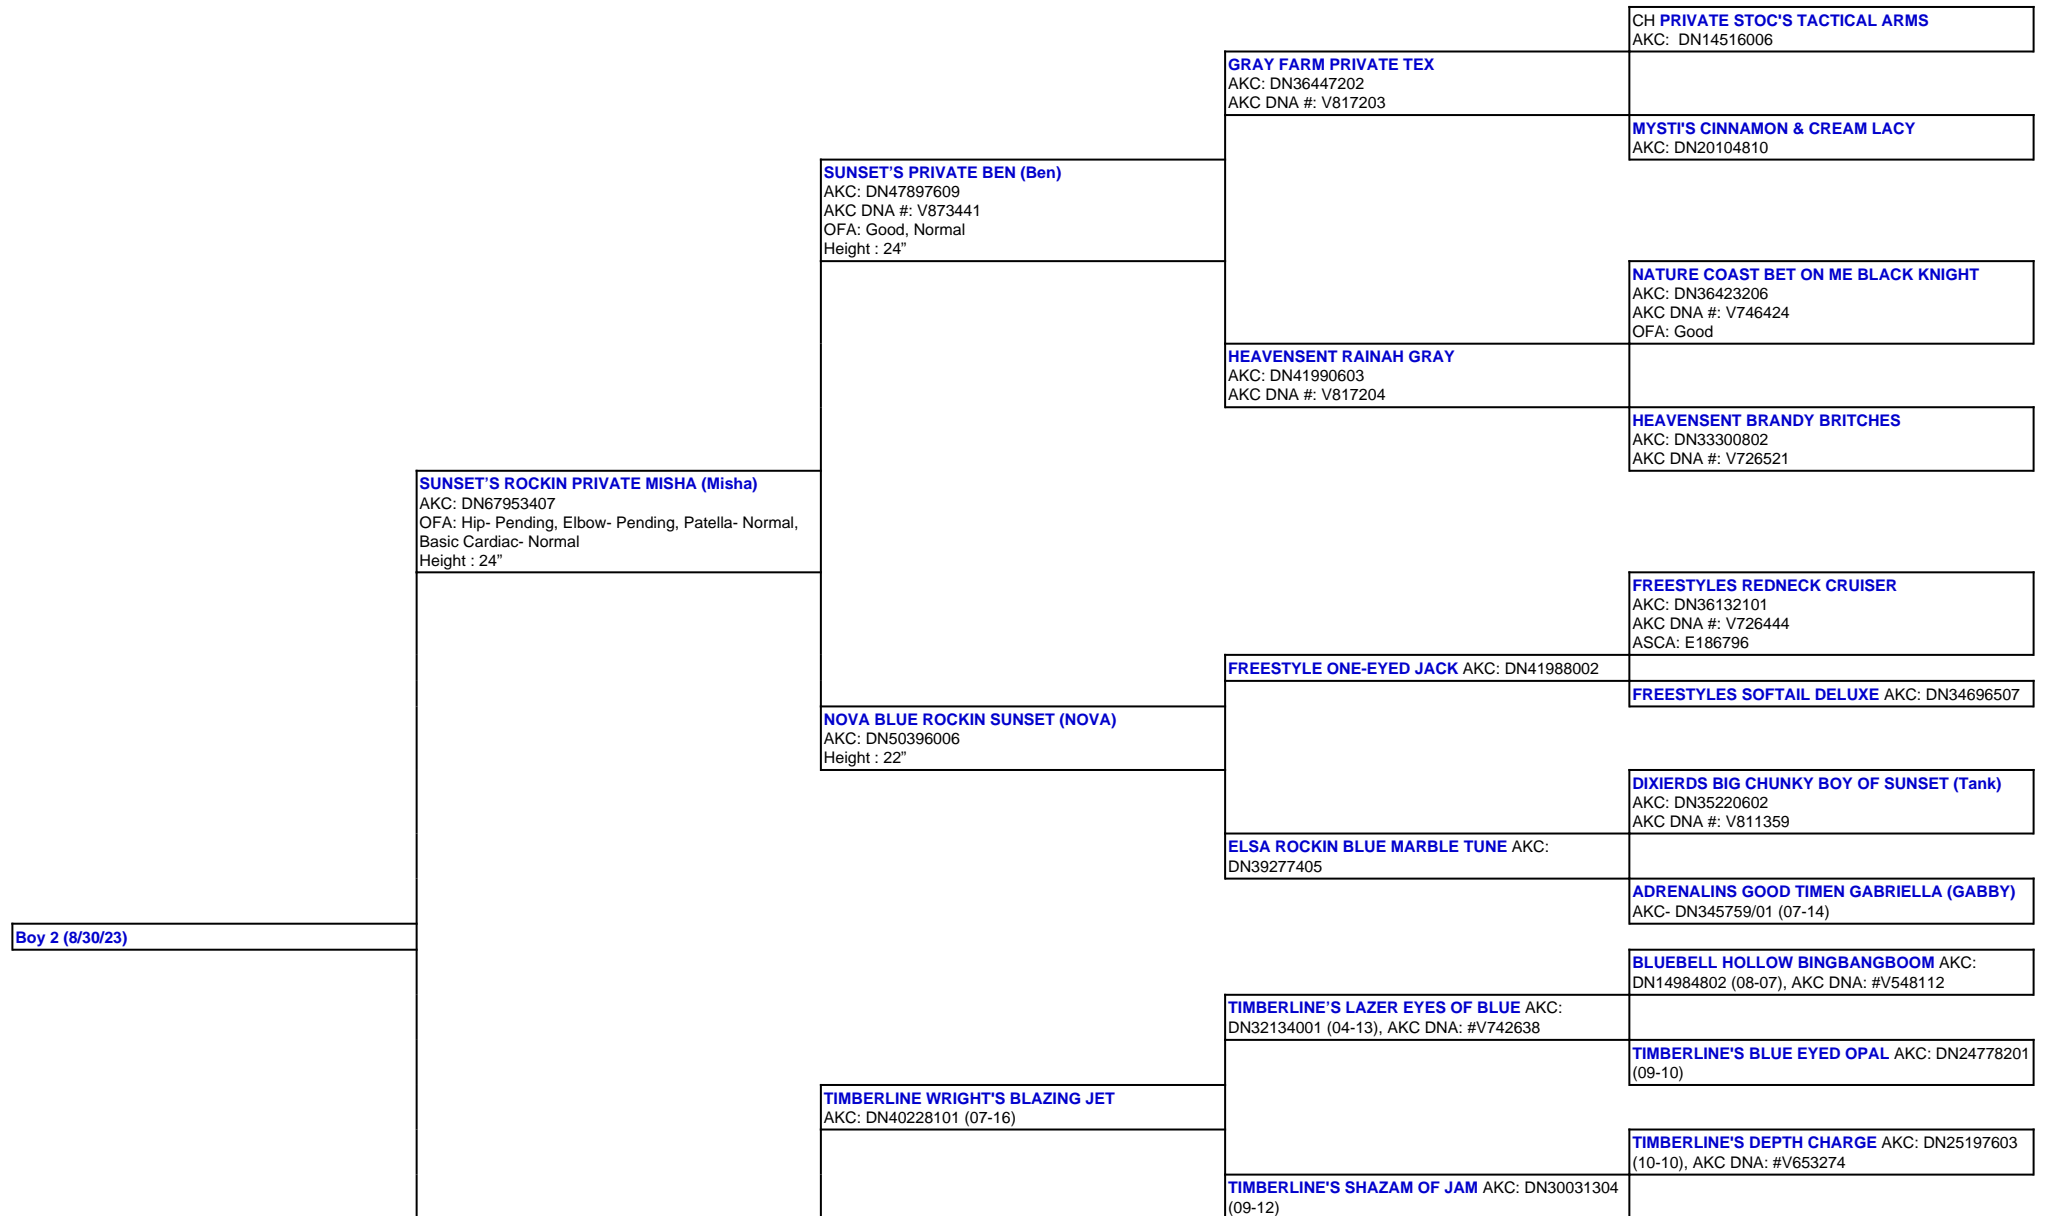

For a more detailed version of this pedigree:

<https://www.sunsetranchaussies.com/profile/boy-2-8-30-23>

Pedigree For:
Boy 2 (8/30/23)

ARROW H'S LUCIE (Lucie)
AKC: DN50133004
OFA: OFA55G, OFEL55
Height : 20.5"

CANYON CREEK LUCKY H'S ZOEY AKC
DN43895304 (02-17)

TIMBERLINE'S SMOKIN' BLACK POWDER AKC:
DN37724001 (05-15), AKC DNA: #V747743

TIMBERLINE'S FANCY GIRL BRIT AKC: DN33773804
(07-15)

TIMBERLINE'S JAMBALINA AKC: DN25197405 (09-10)

TIMBERLINE'S WOW FACTOR AKC: DN20927701
(02-10), AKC DNA: #V612002

TIMBERLINE'S BIT OF BLUE AKC: DN30432805
(09-12)

MILL CREEK'S PATRIOTIC DEVOTION AKC:
DN13201403 (04-08), AKC DNA #V537602

TIMBERLINE'S FANCY GIRL AKC: DN27589512 (11-11)